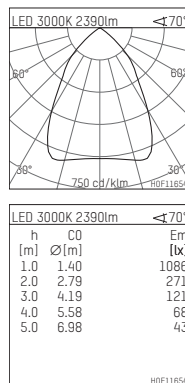

108 314 03 910 RD | white

complx.200 | rim
ceiling recessed luminaire
LED | 37 W 3000 K

- ceiling recessed luminaire complx.200 rim
- with a rim projecting over the ceiling
- for installation into suspended ceilings
- with LED 3400 lm
- colour temperature: 3000 K
- colour rendering index: CRI >90
- L90 / B10 (50.000h)
- SDCM < 3
- net luminous flux: 2390 lm
- total load: 37 W
- luminous efficacy: 64,6 lm/W
- rotationsymmetrical light distribution, wide flood
- safety cable for reflector module
- darklight reflector of aluminium, mirror finish anodised
- cut of angle: 30 °
- UGR: 18
- with external LED power unit, electronic (DALI), 220-240 V, 0/50/60 Hz
- temperature-controlled LED circuit board (NTC)
- dimmable
- dimming range: 100-1 %
- power supply: push-wire terminal 2x7x2,5 mm²
- housing of die cast aluminium
- recessing ring of die cast aluminium
- height: 171 mm
- diameter: 230 mm, recessing diameter: 220 mm
- recessing depth: 180 mm, ceiling thickness: 1-35 mm
- rotatable 360°, fixable setting
- weight: 2,15 kg
- protection rating: IP20
- protection class I
- 5 years Hoffmeister warranty
- Made in Germany
- certificates: manufactured according to DIN VDE 0711 / EN 60598, CE
- colour: white (RAL9016)
- 108 314 03 910 RD
