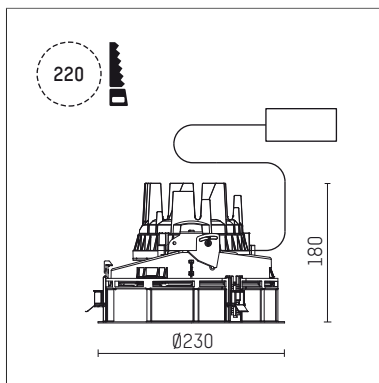

108 314 03 910 RD | white

complx.200 | rim
ceiling recessed luminaire
LED | 37 W 3000 K

- ceiling recessed luminaire complx.200 rim
- with a rim projecting over the ceiling
- for installation into suspended ceilings
- with LED 3400 lm
- colour temperature: 3000 K
- colour rendering index: CRI >90
- L90 / B10 (50.000h)
- SDCM < 3
- net luminous flux: 2390 lm
- total load: 37 W
- luminous efficacy: 64,6 lm/W
- rotationsymmetrical light distribution, wide flood
- safety cable for reflector module
- darklight reflector of aluminium, mirror finish anodised
- cut of angle: 30 °
- UGR: 18
- with external LED power unit, electronic (DALI), 220-240 V, 0/50/60 Hz
- temperature-controlled LED circuit board (NTC)
- dimmable
- dimming range: 100-1 %
- power supply: push-wire terminal 2x7x2,5 mm²
- housing of die cast aluminium
- recessing ring of die cast aluminium
- height: 171 mm
- diameter: 230 mm, recessing diameter: 220 mm
- recessing depth: 180 mm, ceiling thickness: 1-35 mm
- rotatable 360°, fixable setting
- weight: 2,15 kg
- protection rating: IP20
- protection class I
- 5 years Hoffmeister warranty
- Made in Germany
- certificates: manufactured according to DIN VDE 0711 / EN 60598, CE
- colour: white (RAL9016)
- 108 314 03 910 RD
