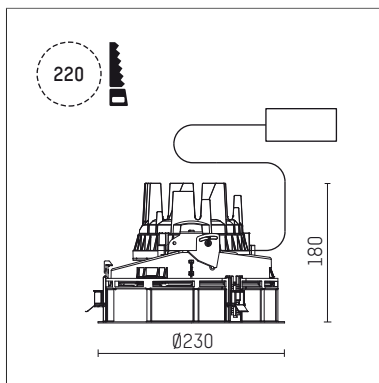

108 314 03 910 R | white

complx.200 | rim
ceiling recessed luminaire
LED | 37 W 3000 K

- ceiling recessed luminaire complx.200 rim
- with a rim projecting over the ceiling
- for installation into suspended ceilings
- with LED 3400 lm
- colour temperature: 3000 K
- colour rendering index: CRI >90
- L90 / B10 (50.000h)
- SDCM < 3
- net luminous flux: 2390 lm
- total load: 37 W
- luminous efficacy: 64,6 lm/W
- rotationsymmetrical light distribution, wide flood
- safety cable for reflector module
- darklight reflector of aluminium, mirror finish anodised
- cut of angle: 30 °
- UGR: 18
- with external LED power unit, electronic, 220-240 V, 0/50/60 Hz
- temperature-controlled LED circuit board (NTC)
- power supply: push-wire terminal 2,5 mm²
- housing of die cast aluminium
- recessing ring of die cast aluminium
- height: 171 mm
- diameter: 230 mm, recessing diameter: 220 mm
- recessing depth: 180 mm, ceiling thickness: 1-35 mm
- rotatable 360°, fixable setting
- weight: 2,15 kg
- protection rating: IP20
- protection class I
- 5 years Hoffmeister warranty
- Made in Germany
- certificates: manufactured according to DIN VDE 0711 / EN 60598, CE
- colour: white (RAL9016)
- 108 314 03 910 R