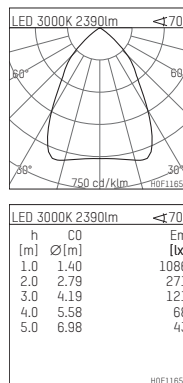

108 314 03 910 R | white

complx.200 | rim
ceiling recessed luminaire
LED | 37 W 3000 K

- ceiling recessed luminaire complx.200 rim
- with a rim projecting over the ceiling
- for installation into suspended ceilings
- with LED 3400 lm
- colour temperature: 3000 K
- colour rendering index: CRI >90
- L90 / B10 (50.000h)
- SDCM < 3
- net luminous flux: 2390 lm
- total load: 37 W
- luminous efficacy: 64,6 lm/W
- rotationsymmetrical light distribution, wide flood
- safety cable for reflector module
- darklight reflector of aluminium, mirror finish anodised
- cut of angle: 30 °
- UGR: 18
- with external LED power unit, electronic, 220-240 V, 0/50/60 Hz
- temperature-controlled LED circuit board (NTC)
- power supply: push-wire terminal 2,5 mm²
- housing of die cast aluminium
- recessing ring of die cast aluminium
- height: 171 mm
- diameter: 230 mm, recessing diameter: 220 mm
- recessing depth: 180 mm, ceiling thickness: 1-35 mm
- rotatable 360°, fixable setting
- weight: 2,15 kg
- protection rating: IP20
- protection class I
- 5 years Hoffmeister warranty
- Made in Germany
- certificates: manufactured according to DIN VDE 0711 / EN 60598, CE
- colour: white (RAL9016)
- 108 314 03 910 R