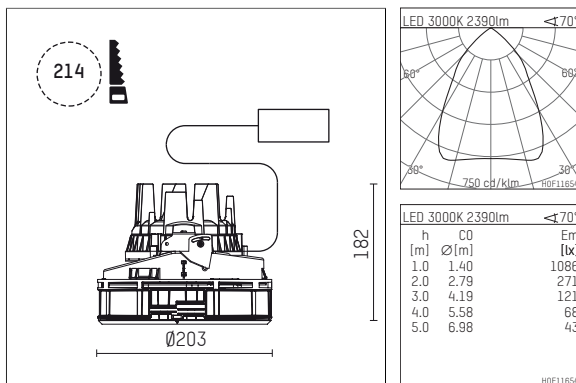

108 314 03 910 SD | white

complx.200 | insider
ceiling recessed luminaire
LED | 37 W 3000 K

- ceiling recessed luminaire complx.200 insider
- with ceiling-flush recessing ring
- for plastering into plasterboard ceilings
- with LED 3400 lm
- colour temperature: 3000 K
- colour rendering index: CRI >90
- L90 / B10 (50.000h)
- SDCM < 3
- net luminous flux: 2390 lm
- total load: 37 W
- luminous efficacy: 64,6 lm/W
- rotationsymmetrical light distribution, wide flood
- safety cable for reflector module
- darklight reflector of aluminium, mirror finish anodised
- cut of angle: 30 °
- UGR: 18
- with external LED power unit, electronic (DALI), 220-240 V, 0/50/60 Hz
- temperature-controlled LED circuit board (NTC)
- dimmable
- dimming range: 100-1 %
- power supply: push-wire terminal 2x7x2,5 mm²
- housing of die cast aluminium
- recessing ring of die cast aluminium
- height: 173 mm
- diameter: 203 mm, recessing diameter: 214 mm
- recessing depth: 182 mm, ceiling thickness: for 12.5/15/18/20/25 mm
- rotatable 360°, fixable setting
- weight: 2,09 kg
- protection rating: IP20
- protection class I
- 5 years Hoffmeister warranty
- Made in Germany
- certificates: manufactured according to DIN VDE 0711 / EN 60598, CE
- colour: white (RAL9016)
- 108 314 03 910 SD