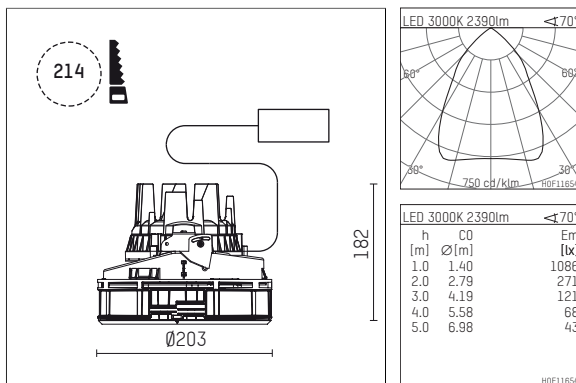

108 314 03 910 S | white

complx.200 | insider
ceiling recessed luminaire
LED | 37 W 3000 K

- ceiling recessed luminaire complx.200 insider
- with ceiling-flush recessing ring
- for plastering into plasterboard ceilings
- with LED 3400 lm
- colour temperature: 3000 K
- colour rendering index: CRI >90
- L90 / B10 (50.000h)
- SDCM < 3
- net luminous flux: 2390 lm
- total load: 37 W
- luminous efficacy: 64,6 lm/W
- rotationsymmetrical light distribution, wide flood
- safety cable for reflector module
- darklight reflector of aluminium, mirror finish anodised
- cut of angle: 30 °
- UGR: 18
- with external LED power unit, electronic, 220-240 V, 0/50/60 Hz
- temperature-controlled LED circuit board (NTC)
- power supply: push-wire terminal 2,5 mm²
- housing of die cast aluminium
- recessing ring of die cast aluminium
- height: 173 mm
- diameter: 203 mm, recessing diameter: 214 mm
- recessing depth: 182 mm, ceiling thickness: for 12.5/15/18/20/25 mm
- rotatable 360°, fixable setting
- weight: 2,09 kg
- protection rating: IP20
- protection class I
- 5 years Hoffmeister warranty
- Made in Germany
- certificates: manufactured according to DIN VDE 0711 / EN 60598, CE
- colour: white (RAL9016)
- 108 314 03 910 S