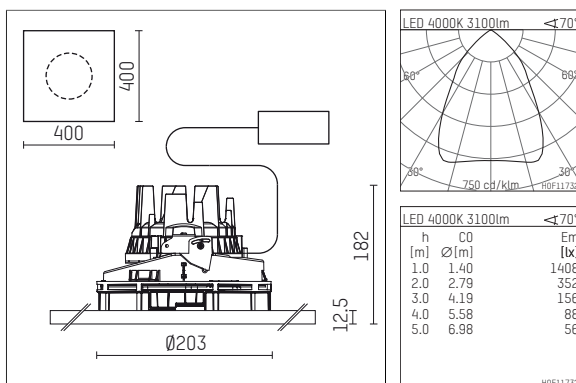

108 314 04 910 PD | white

complx.200 | insider
ceiling recessed luminaire
LED | 37 W 4000 K

- ceiling recessed luminaire complx.200 insider
- with plasterboard panel and integrated installation frame
- with LED 4400 lm
- colour temperature: 4000 K
- colour rendering index: CRI >80
- L90 / B10 (50.000h)
- SDCM < 2
- net luminous flux: 3100 lm
- total load: 37 W
- luminous efficacy: 83,8 lm/W
- rotationsymmetrical light distribution, wide flood
- safety cable for reflector module
- darklight reflector of aluminium, mirror finish anodised
- cut of angle: 30 °
- UGR: 19
- with external LED power unit, electronic (DALI), 220-240 V, 0/50/60 Hz
- temperature-controlled LED circuit board (NTC)
- dimmable
- dimming range: 100-1 %
- power supply: push-wire terminal 2x7x2,5 mm²
- housing of die cast aluminium
- recessing ring of die cast aluminium
- length: 400 mm, width: 400 mm, height: 173 mm
- diameter: 203 mm
- recessing depth: 182 mm, ceiling thickness: 12.5 mm
- rotatable 360°, fixable setting
- weight: 3,2 kg
- protection rating: IP20
- protection class I
- 5 years Hoffmeister warranty
- Made in Germany
- certificates: manufactured according to DIN VDE 0711 / EN 60598, CE
- colour: white (RAL9016)
- 108 314 04 910 PD
