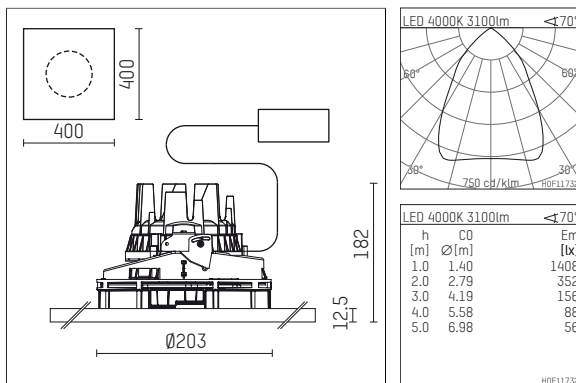

108 314 04 910 P | white

complx.200 | insider
ceiling recessed luminaire
LED | 37 W 4000 K

- ceiling recessed luminaire complx.200 insider
- with plasterboard panel and integrated installation frame
- with LED 4400 lm
- colour temperature: 4000 K
- colour rendering index: CRI >80
- L90 / B10 (50.000h)
- SDCM < 2
- net luminous flux: 3100 lm
- total load: 37 W
- luminous efficacy: 83,8 lm/W
- rotationsymmetrical light distribution, wide flood
- safety cable for reflector module
- darklight reflector of aluminium, mirror finish anodised
- cut of angle: 30 °
- UGR: 19
- with external LED power unit, electronic, 220-240 V, 0/50/60 Hz
- temperature-controlled LED circuit board (NTC)
- power supply: push-wire terminal 2,5 mm²
- housing of die cast aluminium
- recessing ring of die cast aluminium
- length: 400 mm, width: 400 mm, height: 173 mm
- diameter: 203 mm
- recessing depth: 182 mm, ceiling thickness: 12.5 mm
- rotatable 360°, fixable setting
- weight: 0 kg
- protection rating: IP20
- protection class I
- 5 years Hoffmeister warranty
- Made in Germany
- certificates: manufactured according to DIN VDE 0711 / EN 60598, CE
- colour: white (RAL9016)
- 108 314 04 910 P