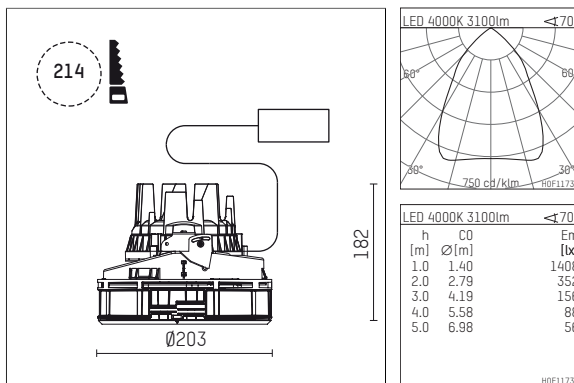

108 314 04 910 SD | white

complx.200 | insider
ceiling recessed luminaire
LED | 37 W 4000 K

- ceiling recessed luminaire complx.200 insider
- with ceiling-flush recessing ring
- for plastering into plasterboard ceilings
- with LED 4400 lm
- colour temperature: 4000 K
- colour rendering index: CRI >80
- L90 / B10 (50.000h)
- SDCM < 2
- net luminous flux: 3100 lm
- total load: 37 W
- luminous efficacy: 83,8 lm/W
- rotationsymmetrical light distribution, wide flood
- safety cable for reflector module
- darklight reflector of aluminium, mirror finish anodised
- cut of angle: 30 °
- UGR: 19
- with external LED power unit, electronic (DALI), 220-240 V, 0/50/60 Hz
- temperature-controlled LED circuit board (NTC)
- dimmable
- dimming range: 100-1 %
- power supply: push-wire terminal 2x7x2,5 mm²
- housing of die cast aluminium
- recessing ring of die cast aluminium
- height: 173 mm
- diameter: 203 mm, recessing diameter: 214 mm
- recessing depth: 182 mm, ceiling thickness: for 12.5/15/18/20/25 mm
- rotatable 360°, fixable setting
- weight: 2,09 kg
- protection rating: IP20
- protection class I
- 5 years Hoffmeister warranty
- Made in Germany
- certificates: manufactured according to DIN VDE 0711 / EN 60598, CE
- colour: white (RAL9016)
- 108 314 04 910 SD