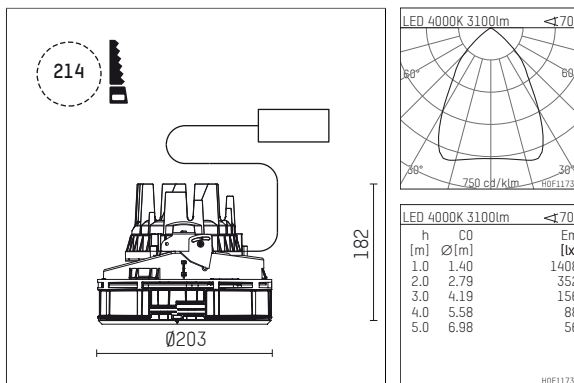

108 314 04 910 S | white

complx.200 | insider
ceiling recessed luminaire
LED | 37 W 4000 K

- ceiling recessed luminaire complx.200 insider
- with ceiling-flush recessing ring
- for plastering into plasterboard ceilings
- with LED 4400 lm
- colour temperature: 4000 K
- colour rendering index: CRI >80
- L90 / B10 (50.000h)
- SDCM < 2
- net luminous flux: 3100 lm
- total load: 37 W
- luminous efficacy: 83,8 lm/W
- rotationsymmetrical light distribution, wide flood
- safety cable for reflector module
- darklight reflector of aluminium, mirror finish anodised
- cut of angle: 30 °
- UGR: 19
- with external LED power unit, electronic, 220-240 V, 0/50/60 Hz
- temperature-controlled LED circuit board (NTC)
- power supply: push-wire terminal 2,5 mm²
- housing of die cast aluminium
- recessing ring of die cast aluminium
- height: 173 mm
- diameter: 203 mm, recessing diameter: 214 mm
- recessing depth: 182 mm, ceiling thickness: for 12.5/15/18/20/25 mm
- rotatable 360°, fixable setting
- weight: 2,09 kg
- protection rating: IP20
- protection class I
- 5 years Hoffmeister warranty
- Made in Germany
- certificates: manufactured according to DIN VDE 0711 / EN 60598, CE
- colour: white (RAL9016)
- 108 314 04 910 S