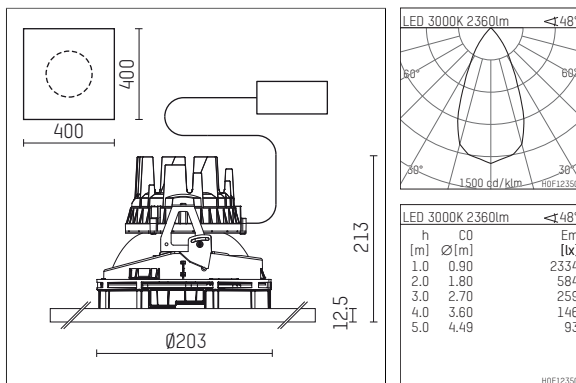

108 316 03 910 PD | white

complx.200 | insider
ceiling recessed luminaire
LED | 37 W 3000 K

- ceiling recessed luminaire complx.200 insider
- with plasterboard panel and integrated installation frame
- with LED 3400 lm
- colour temperature: 3000 K
- colour rendering index: CRI >90
- L90 / B10 (50.000h)
- SDCM < 3
- net luminous flux: 2360 lm
- total load: 37 W
- luminous efficacy: 63,8 lm/W
- rotationsymmetrical light distribution, flood
- safety cable for reflector module
- darklight reflector of aluminium, mirror finish anodised
- cut of angle: 40 °
- UGR: 13
- with external LED power unit, electronic (DALI), 220-240 V, 0/50/60 Hz
- temperature-controlled LED circuit board (NTC)
- dimmable
- dimming range: 100-1 %
- power supply: push-wire terminal 2x7x2,5 mm²
- housing of die cast aluminium
- recessing ring of die cast aluminium
- length: 400 mm, width: 400 mm, height: 208 mm
- diameter: 203 mm
- recessing depth: 213 mm, ceiling thickness: 12.5 mm
- rotatable 360°, fixable setting
- weight: 3,2 kg
- protection rating: IP20
- protection class I
- 5 years Hoffmeister warranty
- Made in Germany
- certificates: manufactured according to DIN VDE 0711 / EN 60598, CE
- colour: white (RAL9016)
- 108 316 03 910 PD
