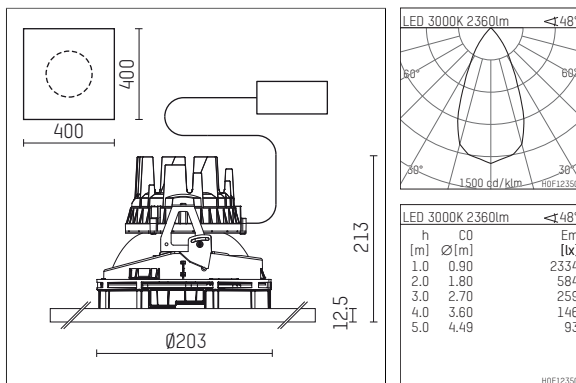

108 316 03 910 P | white

complx.200 | insider
ceiling recessed luminaire
LED | 37 W 3000 K

- ceiling recessed luminaire complx.200 insider
- with plasterboard panel and integrated installation frame
- with LED 3400 lm
- colour temperature: 3000 K
- colour rendering index: CRI >90
- L90 / B10 (50.000h)
- SDCM < 3
- net luminous flux: 2360 lm
- total load: 37 W
- luminous efficacy: 63,8 lm/W
- rotationsymmetrical light distribution, flood
- safety cable for reflector module
- darklight reflector of aluminium, mirror finish anodised
- cut of angle: 40 °
- UGR: 13
- with external LED power unit, electronic, 220-240 V, 0/50/60 Hz
- temperature-controlled LED circuit board (NTC)
- power supply: push-wire terminal 2,5 mm²
- housing of die cast aluminium
- recessing ring of die cast aluminium
- length: 400 mm, width: 400 mm, height: 208 mm
- diameter: 203 mm
- recessing depth: 213 mm, ceiling thickness: 12.5 mm
- rotatable 360°, fixable setting
- weight: 0 kg
- protection rating: IP20
- protection class I
- 5 years Hoffmeister warranty
- Made in Germany
- certificates: manufactured according to DIN VDE 0711 / EN 60598, CE
- colour: white (RAL9016)
- 108 316 03 910 P