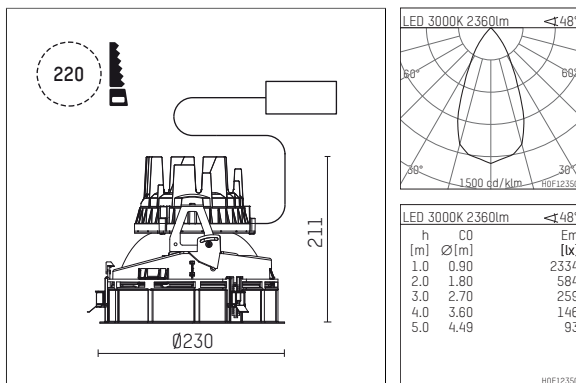

108 316 03 910 RD | white

complx.200 | rim
ceiling recessed luminaire
LED | 37 W 3000 K

- ceiling recessed luminaire complx.200 rim
- with a rim projecting over the ceiling
- for installation into suspended ceilings
- with LED 3400 lm
- colour temperature: 3000 K
- colour rendering index: CRI >90
- L90 / B10 (50.000h)
- SDCM < 3
- net luminous flux: 2360 lm
- total load: 37 W
- luminous efficacy: 63,8 lm/W
- rotationsymmetrical light distribution, flood
- safety cable for reflector module
- darklight reflector of aluminium, mirror finish anodised
- cut of angle: 40 °
- UGR: 13
- with external LED power unit, electronic (DALI), 220-240 V, 0/50/60 Hz
- temperature-controlled LED circuit board (NTC)
- dimmable
- dimming range: 100-1 %
- power supply: push-wire terminal 2x7x2,5 mm²
- housing of die cast aluminium
- recessing ring of die cast aluminium
- height: 206 mm
- diameter: 230 mm, recessing diameter: 220 mm
- recessing depth: 211 mm, ceiling thickness: 1-35 mm
- rotatable 360°, fixable setting
- weight: 2,16 kg
- protection rating: IP20
- protection class I
- 5 years Hoffmeister warranty
- Made in Germany
- certificates: manufactured according to DIN VDE 0711 / EN 60598, CE
- colour: white (RAL9016)
- 108 316 03 910 RD
