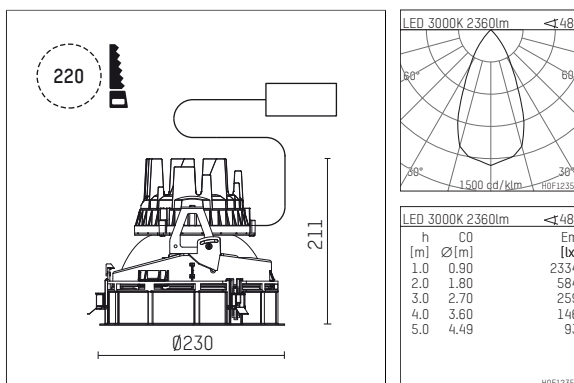

108 316 03 910 R | white

complx.200 | rim
ceiling recessed luminaire
LED | 37 W 3000 K

- ceiling recessed luminaire complx.200 rim
- with a rim projecting over the ceiling
- for installation into suspended ceilings
- with LED 3400 lm
- colour temperature: 3000 K
- colour rendering index: CRI >90
- L90 / B10 (50.000h)
- SDCM < 3
- net luminous flux: 2360 lm
- total load: 37 W
- luminous efficacy: 63,8 lm/W
- rotationsymmetrical light distribution, flood
- safety cable for reflector module
- darklight reflector of aluminium, mirror finish anodised
- cut of angle: 40 °
- UGR: 13
- with external LED power unit, electronic, 220-240 V, 0/50/60 Hz
- temperature-controlled LED circuit board (NTC)
- power supply: push-wire terminal 2,5 mm²
- housing of die cast aluminium
- recessing ring of die cast aluminium
- height: 206 mm
- diameter: 230 mm, recessing diameter: 220 mm
- recessing depth: 211 mm, ceiling thickness: 1-35 mm
- rotatable 360°, fixable setting
- weight: 2,16 kg
- protection rating: IP20
- protection class I
- 5 years Hoffmeister warranty
- Made in Germany
- certificates: manufactured according to DIN VDE 0711 / EN 60598, CE
- colour: white (RAL9016)
- 108 316 03 910 R