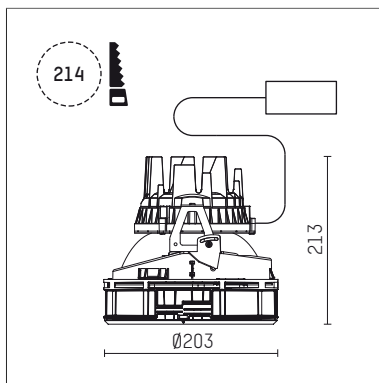

## 108 316 03 910 SD | white

complx.200 | insider  
ceiling recessed luminaire  
LED | 37 W 3000 K

- ceiling recessed luminaire complx.200 insider
- with ceiling-flush recessing ring
- for plastering into plasterboard ceilings
- with LED 3400 lm
- colour temperature: 3000 K
- colour rendering index: CRI >90
- L90 / B10 (50.000h)
- SDCM < 3
- net luminous flux: 2360 lm
- total load: 37 W
- luminous efficacy: 63,8 lm/W
- rotationsymmetrical light distribution, flood
- safety cable for reflector module
- darklight reflector of aluminium, mirror finish anodised
- cut of angle: 40 °
- UGR: 13
- with external LED power unit, electronic (DALI), 220-240 V, 0/50/60 Hz
- temperature-controlled LED circuit board (NTC)
- dimmable
- dimming range: 100-1 %
- power supply: push-wire terminal 2x7x2,5 mm<sup>2</sup>
- housing of die cast aluminium
- recessing ring of die cast aluminium
- height: 208 mm
- diameter: 203 mm, recessing diameter: 214 mm
- recessing depth: 213 mm, ceiling thickness: for 12.5/15/18/20/25 mm
- rotatable 360°, fixable setting
- weight: 2,13 kg
- protection rating: IP20
- protection class I
- 5 years Hoffmeister warranty
- Made in Germany
- certificates: manufactured according to DIN VDE 0711 / EN 60598, CE
- colour: white (RAL9016)
- 108 316 03 910 SD