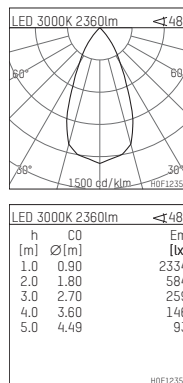

## 108 316 03 910 SD | white

complx.200 | insider  
ceiling recessed luminaire  
LED | 37 W 3000 K

- ceiling recessed luminaire complx.200 insider
- with ceiling-flush recessing ring
- for plastering into plasterboard ceilings
- with LED 3400 lm
- colour temperature: 3000 K
- colour rendering index: CRI >90
- L90 / B10 (50.000h)
- SDCM < 3
- net luminous flux: 2360 lm
- total load: 37 W
- luminous efficacy: 63,8 lm/W
- rotationsymmetrical light distribution, flood
- safety cable for reflector module
- darklight reflector of aluminium, mirror finish anodised
- cut of angle: 40 °
- UGR: 13
- with external LED power unit, electronic (DALI), 220-240 V, 0/50/60 Hz
- temperature-controlled LED circuit board (NTC)
- dimmable
- dimming range: 100-1 %
- power supply: push-wire terminal 2x7x2,5 mm<sup>2</sup>
- housing of die cast aluminium
- recessing ring of die cast aluminium
- height: 208 mm
- diameter: 203 mm, recessing diameter: 214 mm
- recessing depth: 213 mm, ceiling thickness: for 12.5/15/18/20/25 mm
- rotatable 360°, fixable setting
- weight: 2,13 kg
- protection rating: IP20
- protection class I
- 5 years Hoffmeister warranty
- Made in Germany
- certificates: manufactured according to DIN VDE 0711 / EN 60598, CE
- colour: white (RAL9016)
- 108 316 03 910 SD