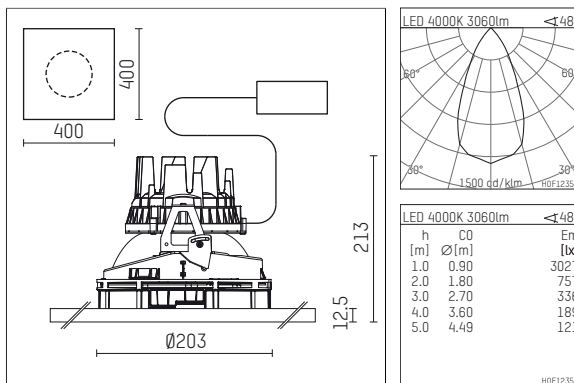

108 316 04 910 PD | white

complx.200 | insider
ceiling recessed luminaire
LED | 37 W 4000 K

- ceiling recessed luminaire complx.200 insider
- with plasterboard panel and integrated installation frame
- with LED 4400 lm
- colour temperature: 4000 K
- colour rendering index: CRI >80
- L90 / B10 (50.000h)
- SDCM < 2
- net luminous flux: 3060 lm
- total load: 37 W
- luminous efficacy: 82,7 lm/W
- rotationsymmetrical light distribution, flood
- safety cable for reflector module
- darklight reflector of aluminium, mirror finish anodised
- cut of angle: 40 °
- UGR: 14
- with external LED power unit, electronic (DALI), 220-240 V, 0/50/60 Hz
- temperature-controlled LED circuit board (NTC)
- dimmable
- dimming range: 100-1 %
- power supply: push-wire terminal 2x7x2,5 mm²
- housing of die cast aluminium
- recessing ring of die cast aluminium
- length: 400 mm, width: 400 mm, height: 208 mm
- diameter: 203 mm
- recessing depth: 213 mm, ceiling thickness: 12.5 mm
- rotatable 360°, fixable setting
- weight: 3,2 kg
- protection rating: IP20
- protection class I
- 5 years Hoffmeister warranty
- Made in Germany
- certificates: manufactured according to DIN VDE 0711 / EN 60598, CE
- colour: white (RAL9016)
- 108 316 04 910 PD
