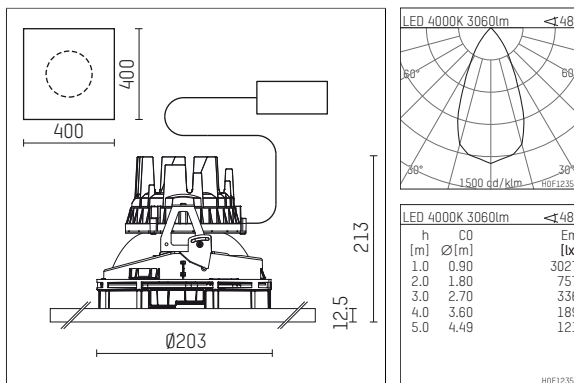

108 316 04 910 P | white

complx.200 | insider
ceiling recessed luminaire
LED | 37 W 4000 K

- ceiling recessed luminaire complx.200 insider
- with plasterboard panel and integrated installation frame
- with LED 4400 lm
- colour temperature: 4000 K
- colour rendering index: CRI >80
- L90 / B10 (50.000h)
- SDCM < 2
- net luminous flux: 3060 lm
- total load: 37 W
- luminous efficacy: 82,7 lm/W
- rotationsymmetrical light distribution, flood
- safety cable for reflector module
- darklight reflector of aluminium, mirror finish anodised
- cut of angle: 40 °
- UGR: 14
- with external LED power unit, electronic, 220-240 V, 0/50/60 Hz
- temperature-controlled LED circuit board (NTC)
- power supply: push-wire terminal 2,5 mm²
- housing of die cast aluminium
- recessing ring of die cast aluminium
- length: 400 mm, width: 400 mm, height: 208 mm
- diameter: 203 mm
- recessing depth: 213 mm, ceiling thickness: 12.5 mm
- rotatable 360°, fixable setting
- weight: 0 kg
- protection rating: IP20
- protection class I
- 5 years Hoffmeister warranty
- Made in Germany
- certificates: manufactured according to DIN VDE 0711 / EN 60598, CE
- colour: white (RAL9016)
- 108 316 04 910 P