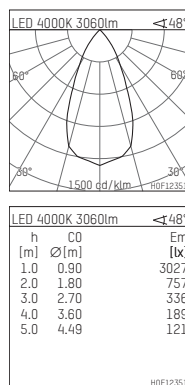

## 108 316 04 910 RD | white

complx.200 | rim  
ceiling recessed luminaire  
LED | 37 W 4000 K

- ceiling recessed luminaire complx.200 rim
- with a rim projecting over the ceiling
- for installation into suspended ceilings
- with LED 4400 lm
- colour temperature: 4000 K
- colour rendering index: CRI >80
- L90 / B10 (50.000h)
- SDCM < 2
- net luminous flux: 3060 lm
- total load: 37 W
- luminous efficacy: 82,7 lm/W
- rotationsymmetrical light distribution, flood
- safety cable for reflector module
- darklight reflector of aluminium, mirror finish anodised
- cut of angle: 40 °
- UGR: 14
- with external LED power unit, electronic (DALI), 220-240 V, 0/50/60 Hz
- temperature-controlled LED circuit board (NTC)
- dimmable
- dimming range: 100-1 %
- power supply: push-wire terminal 2x7x2,5 mm<sup>2</sup>
- housing of die cast aluminium
- recessing ring of die cast aluminium
- height: 206 mm
- diameter: 230 mm, recessing diameter: 220 mm
- recessing depth: 211 mm, ceiling thickness: 1-35 mm
- rotatable 360°, fixable setting
- weight: 2,16 kg
- protection rating: IP20
- protection class I
- 5 years Hoffmeister warranty
- Made in Germany
- certificates: manufactured according to DIN VDE 0711 / EN 60598, CE
- colour: white (RAL9016)
- 108 316 04 910 RD