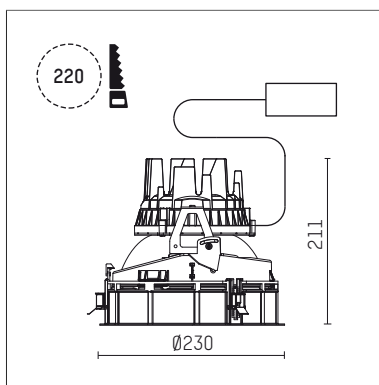

## 108 316 04 910 RD | white

complx.200 | rim  
ceiling recessed luminaire  
LED | 37 W 4000 K

- ceiling recessed luminaire complx.200 rim
- with a rim projecting over the ceiling
- for installation into suspended ceilings
- with LED 4400 lm
- colour temperature: 4000 K
- colour rendering index: CRI >80
- L90 / B10 (50.000h)
- SDCM < 2
- net luminous flux: 3060 lm
- total load: 37 W
- luminous efficacy: 82,7 lm/W
- rotationsymmetrical light distribution, flood
- safety cable for reflector module
- darklight reflector of aluminium, mirror finish anodised
- cut of angle: 40 °
- UGR: 14
- with external LED power unit, electronic (DALI), 220-240 V, 0/50/60 Hz
- temperature-controlled LED circuit board (NTC)
- dimmable
- dimming range: 100-1 %
- power supply: push-wire terminal 2x7x2,5 mm<sup>2</sup>
- housing of die cast aluminium
- recessing ring of die cast aluminium
- height: 206 mm
- diameter: 230 mm, recessing diameter: 220 mm
- recessing depth: 211 mm, ceiling thickness: 1-35 mm
- rotatable 360°, fixable setting
- weight: 2,16 kg
- protection rating: IP20
- protection class I
- 5 years Hoffmeister warranty
- Made in Germany
- certificates: manufactured according to DIN VDE 0711 / EN 60598, CE
- colour: white (RAL9016)
- 108 316 04 910 RD