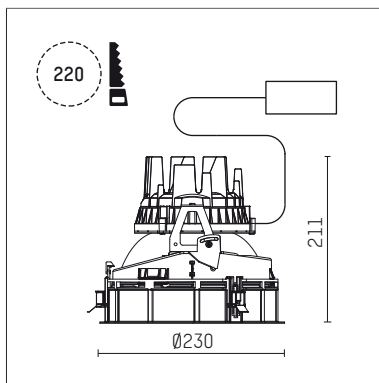

108 316 04 910 R | white

complx.200 | rim
ceiling recessed luminaire
LED | 37 W 4000 K

- ceiling recessed luminaire complx.200 rim
- with a rim projecting over the ceiling
- for installation into suspended ceilings
- with LED 4400 lm
- colour temperature: 4000 K
- colour rendering index: CRI >80
- L90 / B10 (50.000h)
- SDCM < 2
- net luminous flux: 3060 lm
- total load: 37 W
- luminous efficacy: 82,7 lm/W
- rotationsymmetrical light distribution, flood
- safety cable for reflector module
- darklight reflector of aluminium, mirror finish anodised
- cut of angle: 40 °
- UGR: 14
- with external LED power unit, electronic, 220-240 V, 0/50/60 Hz
- temperature-controlled LED circuit board (NTC)
- power supply: push-wire terminal 2,5 mm²
- housing of die cast aluminium
- recessing ring of die cast aluminium
- height: 206 mm
- diameter: 230 mm, recessing diameter: 220 mm
- recessing depth: 211 mm, ceiling thickness: 1-35 mm
- rotatable 360°, fixable setting
- weight: 2,16 kg
- protection rating: IP20
- protection class I
- 5 years Hoffmeister warranty
- Made in Germany
- certificates: manufactured according to DIN VDE 0711 / EN 60598, CE
- colour: white (RAL9016)
- 108 316 04 910 R