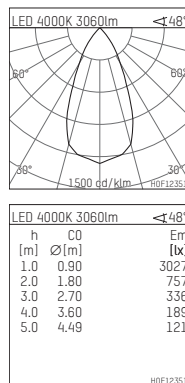

108 316 04 910 R | white

complx.200 | rim
ceiling recessed luminaire
LED | 37 W 4000 K

- ceiling recessed luminaire complx.200 rim
- with a rim projecting over the ceiling
- for installation into suspended ceilings
- with LED 4400 lm
- colour temperature: 4000 K
- colour rendering index: CRI >80
- L90 / B10 (50.000h)
- SDCM < 2
- net luminous flux: 3060 lm
- total load: 37 W
- luminous efficacy: 82,7 lm/W
- rotationsymmetrical light distribution, flood
- safety cable for reflector module
- darklight reflector of aluminium, mirror finish anodised
- cut of angle: 40 °
- UGR: 14
- with external LED power unit, electronic, 220-240 V, 0/50/60 Hz
- temperature-controlled LED circuit board (NTC)
- power supply: push-wire terminal 2,5 mm²
- housing of die cast aluminium
- recessing ring of die cast aluminium
- height: 206 mm
- diameter: 230 mm, recessing diameter: 220 mm
- recessing depth: 211 mm, ceiling thickness: 1-35 mm
- rotatable 360°, fixable setting
- weight: 2,16 kg
- protection rating: IP20
- protection class I
- 5 years Hoffmeister warranty
- Made in Germany
- certificates: manufactured according to DIN VDE 0711 / EN 60598, CE
- colour: white (RAL9016)
- 108 316 04 910 R