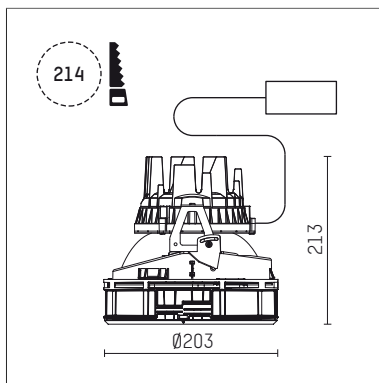

108 316 04 910 SD | white

complx.200 | insider
ceiling recessed luminaire
LED | 37 W 4000 K

- ceiling recessed luminaire complx.200 insider
- with ceiling-flush recessing ring
- for plastering into plasterboard ceilings
- with LED 4400 lm
- colour temperature: 4000 K
- colour rendering index: CRI >80
- L90 / B10 (50.000h)
- SDCM < 2
- net luminous flux: 3060 lm
- total load: 37 W
- luminous efficacy: 82,7 lm/W
- rotationsymmetrical light distribution, flood
- safety cable for reflector module
- darklight reflector of aluminium, mirror finish anodised
- cut of angle: 40 °
- UGR: 14
- with external LED power unit, electronic (DALI), 220-240 V, 0/50/60 Hz
- temperature-controlled LED circuit board (NTC)
- dimmable
- dimming range: 100-1 %
- power supply: push-wire terminal 2x7x2,5 mm²
- housing of die cast aluminium
- recessing ring of die cast aluminium
- height: 208 mm
- diameter: 203 mm, recessing diameter: 214 mm
- recessing depth: 213 mm, ceiling thickness: for 12.5/15/18/20/25 mm
- rotatable 360°, fixable setting
- weight: 2,13 kg
- protection rating: IP20
- protection class I
- 5 years Hoffmeister warranty
- Made in Germany
- certificates: manufactured according to DIN VDE 0711 / EN 60598, CE
- colour: white (RAL9016)
- 108 316 04 910 SD