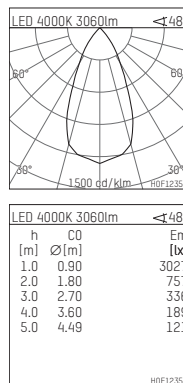

108 316 04 910 SD | white

complx.200 | insider
ceiling recessed luminaire
LED | 37 W 4000 K

- ceiling recessed luminaire complx.200 insider
- with ceiling-flush recessing ring
- for plastering into plasterboard ceilings
- with LED 4400 lm
- colour temperature: 4000 K
- colour rendering index: CRI >80
- L90 / B10 (50.000h)
- SDCM < 2
- net luminous flux: 3060 lm
- total load: 37 W
- luminous efficacy: 82,7 lm/W
- rotationsymmetrical light distribution, flood
- safety cable for reflector module
- darklight reflector of aluminium, mirror finish anodised
- cut of angle: 40 °
- UGR: 14
- with external LED power unit, electronic (DALI), 220-240 V, 0/50/60 Hz
- temperature-controlled LED circuit board (NTC)
- dimmable
- dimming range: 100-1 %
- power supply: push-wire terminal 2x7x2,5 mm²
- housing of die cast aluminium
- recessing ring of die cast aluminium
- height: 208 mm
- diameter: 203 mm, recessing diameter: 214 mm
- recessing depth: 213 mm, ceiling thickness: for 12.5/15/18/20/25 mm
- rotatable 360°, fixable setting
- weight: 2,13 kg
- protection rating: IP20
- protection class I
- 5 years Hoffmeister warranty
- Made in Germany
- certificates: manufactured according to DIN VDE 0711 / EN 60598, CE
- colour: white (RAL9016)
- 108 316 04 910 SD