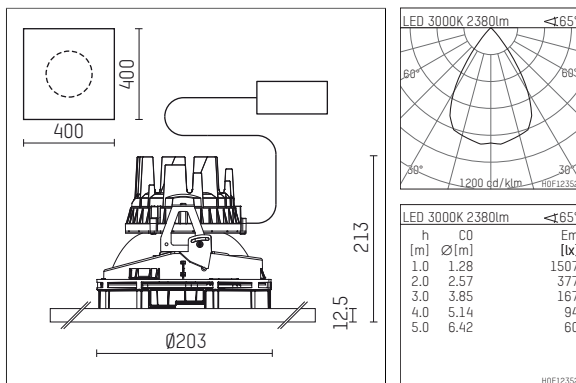

## 108 317 03 910 PD | white

complx.200 | insider  
ceiling recessed luminaire  
LED | 37 W 3000 K

- ceiling recessed luminaire complx.200 insider
- with plasterboard panel and integrated installation frame
- with LED 3400 lm
- colour temperature: 3000 K
- colour rendering index: CRI >90
- L90 / B10 (50.000h)
- SDCM < 3
- net luminous flux: 2380 lm
- total load: 37 W
- luminous efficacy: 64,3 lm/W
- rotationsymmetrical light distribution, wide flood
- safety cable for reflector module
- darklight reflector of aluminium, mirror finish anodised
- cut of angle: 40 °
- UGR: 15
- with external LED power unit, electronic (DALI), 220-240 V, 0/50/60 Hz
- temperature-controlled LED circuit board (NTC)
- dimmable
- dimming range: 100-1 %
- power supply: push-wire terminal 2x7x2,5 mm<sup>2</sup>
- housing of die cast aluminium
- recessing ring of die cast aluminium
- length: 400 mm, width: 400 mm, height: 208 mm
- diameter: 203 mm
- recessing depth: 213 mm, ceiling thickness: 12.5 mm
- rotatable 360°, fixable setting
- weight: 3,2 kg
- protection rating: IP20
- protection class I
- 5 years Hoffmeister warranty
- Made in Germany
- certificates: manufactured according to DIN VDE 0711 / EN 60598, CE
- colour: white (RAL9016)
- 108 317 03 910 PD