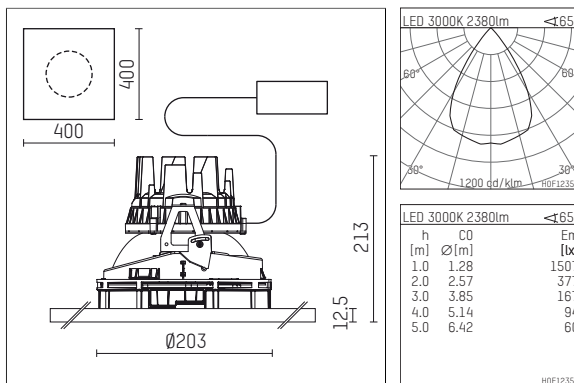

108 317 03 910 P | white

complx.200 | insider
ceiling recessed luminaire
LED | 37 W 3000 K

- ceiling recessed luminaire complx.200 insider
- with plasterboard panel and integrated installation frame
- with LED 3400 lm
- colour temperature: 3000 K
- colour rendering index: CRI >90
- L90 / B10 (50.000h)
- SDCM < 3
- net luminous flux: 2380 lm
- total load: 37 W
- luminous efficacy: 64,3 lm/W
- rotationsymmetrical light distribution, wide flood
- safety cable for reflector module
- darklight reflector of aluminium, mirror finish anodised
- cut of angle: 40 °
- UGR: 15
- with external LED power unit, electronic, 220-240 V, 0/50/60 Hz
- temperature-controlled LED circuit board (NTC)
- power supply: push-wire terminal 2,5 mm²
- housing of die cast aluminium
- recessing ring of die cast aluminium
- length: 400 mm, width: 400 mm, height: 208 mm
- diameter: 203 mm
- recessing depth: 213 mm, ceiling thickness: 12.5 mm
- rotatable 360°, fixable setting
- weight: 0 kg
- protection rating: IP20
- protection class I
- 5 years Hoffmeister warranty
- Made in Germany
- certificates: manufactured according to DIN VDE 0711 / EN 60598, CE
- colour: white (RAL9016)
- 108 317 03 910 P