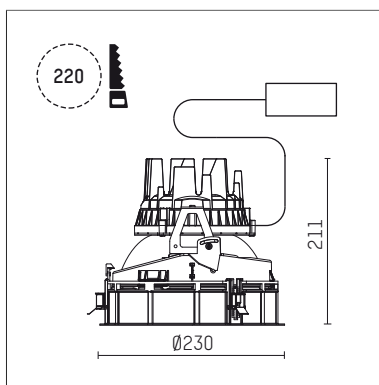

108 317 03 910 RD | white

complx.200 | rim
ceiling recessed luminaire
LED | 37 W 3000 K

- ceiling recessed luminaire complx.200 rim
- with a rim projecting over the ceiling
- for installation into suspended ceilings
- with LED 3400 lm
- colour temperature: 3000 K
- colour rendering index: CRI >90
- L90 / B10 (50.000h)
- SDCM < 3
- net luminous flux: 2380 lm
- total load: 37 W
- luminous efficacy: 64,3 lm/W
- rotationsymmetrical light distribution, wide flood
- safety cable for reflector module
- darklight reflector of aluminium, mirror finish anodised
- cut of angle: 40 °
- UGR: 15
- with external LED power unit, electronic (DALI), 220-240 V, 0/50/60 Hz
- temperature-controlled LED circuit board (NTC)
- dimmable
- dimming range: 100-1 %
- power supply: push-wire terminal 2x7x2,5 mm²
- housing of die cast aluminium
- recessing ring of die cast aluminium
- height: 206 mm
- diameter: 230 mm, recessing diameter: 220 mm
- recessing depth: 211 mm, ceiling thickness: 1-35 mm
- rotatable 360°, fixable setting
- weight: 2,16 kg
- protection rating: IP20
- protection class I
- 5 years Hoffmeister warranty
- Made in Germany
- certificates: manufactured according to DIN VDE 0711 / EN 60598, CE
- colour: white (RAL9016)
- 108 317 03 910 RD
