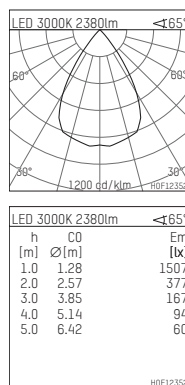

108 317 03 910 RD | white

complx.200 | rim
ceiling recessed luminaire
LED | 37 W 3000 K

- ceiling recessed luminaire complx.200 rim
- with a rim projecting over the ceiling
- for installation into suspended ceilings
- with LED 3400 lm
- colour temperature: 3000 K
- colour rendering index: CRI >90
- L90 / B10 (50.000h)
- SDCM < 3
- net luminous flux: 2380 lm
- total load: 37 W
- luminous efficacy: 64,3 lm/W
- rotationsymmetrical light distribution, wide flood
- safety cable for reflector module
- darklight reflector of aluminium, mirror finish anodised
- cut of angle: 40 °
- UGR: 15
- with external LED power unit, electronic (DALI), 220-240 V, 0/50/60 Hz
- temperature-controlled LED circuit board (NTC)
- dimmable
- dimming range: 100-1 %
- power supply: push-wire terminal 2x7x2,5 mm²
- housing of die cast aluminium
- recessing ring of die cast aluminium
- height: 206 mm
- diameter: 230 mm, recessing diameter: 220 mm
- recessing depth: 211 mm, ceiling thickness: 1-35 mm
- rotatable 360°, fixable setting
- weight: 2,16 kg
- protection rating: IP20
- protection class I
- 5 years Hoffmeister warranty
- Made in Germany
- certificates: manufactured according to DIN VDE 0711 / EN 60598, CE
- colour: white (RAL9016)
- 108 317 03 910 RD
