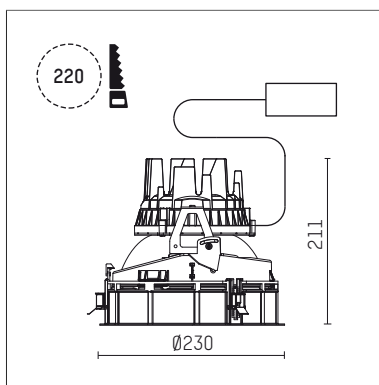

108 317 03 910 R | white

complx.200 | rim
ceiling recessed luminaire
LED | 37 W 3000 K

- ceiling recessed luminaire complx.200 rim
- with a rim projecting over the ceiling
- for installation into suspended ceilings
- with LED 3400 lm
- colour temperature: 3000 K
- colour rendering index: CRI >90
- L90 / B10 (50.000h)
- SDCM < 3
- net luminous flux: 2380 lm
- total load: 37 W
- luminous efficacy: 64,3 lm/W
- rotationsymmetrical light distribution, wide flood
- safety cable for reflector module
- darklight reflector of aluminium, mirror finish anodised
- cut of angle: 40 °
- UGR: 15
- with external LED power unit, electronic, 220-240 V, 0/50/60 Hz
- temperature-controlled LED circuit board (NTC)
- power supply: push-wire terminal 2,5 mm²
- housing of die cast aluminium
- recessing ring of die cast aluminium
- height: 206 mm
- diameter: 230 mm, recessing diameter: 220 mm
- recessing depth: 211 mm, ceiling thickness: 1-35 mm
- rotatable 360°, fixable setting
- weight: 2,16 kg
- protection rating: IP20
- protection class I
- 5 years Hoffmeister warranty
- Made in Germany
- certificates: manufactured according to DIN VDE 0711 / EN 60598, CE
- colour: white (RAL9016)
- 108 317 03 910 R