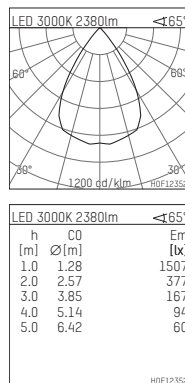

108 317 03 910 R | white

complx.200 | rim
ceiling recessed luminaire
LED | 37 W 3000 K

- ceiling recessed luminaire complx.200 rim
- with a rim projecting over the ceiling
- for installation into suspended ceilings
- with LED 3400 lm
- colour temperature: 3000 K
- colour rendering index: CRI >90
- L90 / B10 (50.000h)
- SDCM < 3
- net luminous flux: 2380 lm
- total load: 37 W
- luminous efficacy: 64,3 lm/W
- rotationsymmetrical light distribution, wide flood
- safety cable for reflector module
- darklight reflector of aluminium, mirror finish anodised
- cut of angle: 40 °
- UGR: 15
- with external LED power unit, electronic, 220-240 V, 0/50/60 Hz
- temperature-controlled LED circuit board (NTC)
- power supply: push-wire terminal 2,5 mm²
- housing of die cast aluminium
- recessing ring of die cast aluminium
- height: 206 mm
- diameter: 230 mm, recessing diameter: 220 mm
- recessing depth: 211 mm, ceiling thickness: 1-35 mm
- rotatable 360°, fixable setting
- weight: 2,16 kg
- protection rating: IP20
- protection class I
- 5 years Hoffmeister warranty
- Made in Germany
- certificates: manufactured according to DIN VDE 0711 / EN 60598, CE
- colour: white (RAL9016)
- 108 317 03 910 R