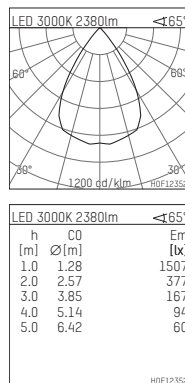

108 317 03 910 SD | white

complx.200 | insider
ceiling recessed luminaire
LED | 37 W 3000 K

- ceiling recessed luminaire complx.200 insider
- with ceiling-flush recessing ring
- for plastering into plasterboard ceilings
- with LED 3400 lm
- colour temperature: 3000 K
- colour rendering index: CRI >90
- L90 / B10 (50.000h)
- SDCM < 3
- net luminous flux: 2380 lm
- total load: 37 W
- luminous efficacy: 64,3 lm/W
- rotationsymmetrical light distribution, wide flood
- safety cable for reflector module
- darklight reflector of aluminium, mirror finish anodised
- cut of angle: 40 °
- UGR: 15
- with external LED power unit, electronic (DALI), 220-240 V, 0/50/60 Hz
- temperature-controlled LED circuit board (NTC)
- dimmable
- dimming range: 100-1 %
- power supply: push-wire terminal 2x7x2,5 mm²
- housing of die cast aluminium
- recessing ring of die cast aluminium
- height: 208 mm
- diameter: 203 mm, recessing diameter: 214 mm
- recessing depth: 213 mm, ceiling thickness: for 12.5/15/18/20/25 mm
- rotatable 360°, fixable setting
- weight: 2,13 kg
- protection rating: IP20
- protection class I
- 5 years Hoffmeister warranty
- Made in Germany
- certificates: manufactured according to DIN VDE 0711 / EN 60598, CE
- colour: white (RAL9016)
- 108 317 03 910 SD