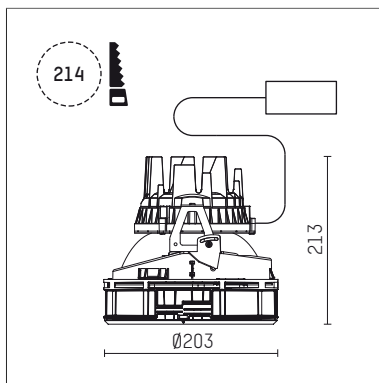

108 317 03 910 SD | white

complx.200 | insider
ceiling recessed luminaire
LED | 37 W 3000 K

- ceiling recessed luminaire complx.200 insider
- with ceiling-flush recessing ring
- for plastering into plasterboard ceilings
- with LED 3400 lm
- colour temperature: 3000 K
- colour rendering index: CRI >90
- L90 / B10 (50.000h)
- SDCM < 3
- net luminous flux: 2380 lm
- total load: 37 W
- luminous efficacy: 64,3 lm/W
- rotationsymmetrical light distribution, wide flood
- safety cable for reflector module
- darklight reflector of aluminium, mirror finish anodised
- cut of angle: 40 °
- UGR: 15
- with external LED power unit, electronic (DALI), 220-240 V, 0/50/60 Hz
- temperature-controlled LED circuit board (NTC)
- dimmable
- dimming range: 100-1 %
- power supply: push-wire terminal 2x7x2,5 mm²
- housing of die cast aluminium
- recessing ring of die cast aluminium
- height: 208 mm
- diameter: 203 mm, recessing diameter: 214 mm
- recessing depth: 213 mm, ceiling thickness: for 12.5/15/18/20/25 mm
- rotatable 360°, fixable setting
- weight: 2,13 kg
- protection rating: IP20
- protection class I
- 5 years Hoffmeister warranty
- Made in Germany
- certificates: manufactured according to DIN VDE 0711 / EN 60598, CE
- colour: white (RAL9016)
- 108 317 03 910 SD