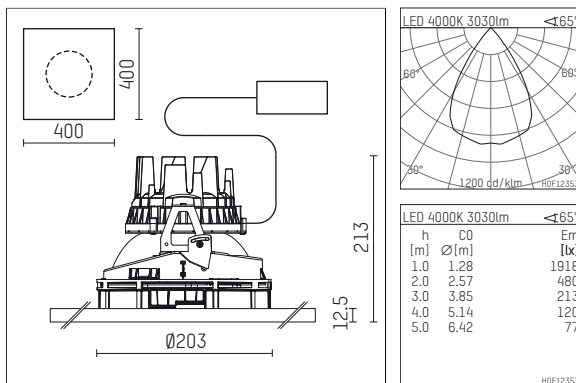

## 108 317 04 910 PD | white

complx.200 | insider  
ceiling recessed luminaire  
LED | 37 W 4000 K

- ceiling recessed luminaire complx.200 insider
- with plasterboard panel and integrated installation frame
- with LED 4400 lm
- colour temperature: 4000 K
- colour rendering index: CRI >80
- L90 / B10 (50.000h)
- SDCM < 2
- net luminous flux: 3030 lm
- total load: 37 W
- luminous efficacy: 81,9 lm/W
- rotationsymmetrical light distribution, wide flood
- safety cable for reflector module
- darklight reflector of aluminium, mirror finish anodised
- cut of angle: 40 °
- UGR: 16
- with external LED power unit, electronic (DALI), 220-240 V, 0/50/60 Hz
- temperature-controlled LED circuit board (NTC)
- dimmable
- dimming range: 100-1 %
- power supply: push-wire terminal 2x7x2,5 mm<sup>2</sup>
- housing of die cast aluminium
- recessing ring of die cast aluminium
- length: 400 mm, width: 400 mm, height: 208 mm
- diameter: 203 mm
- recessing depth: 213 mm, ceiling thickness: 12.5 mm
- rotatable 360°, fixable setting
- weight: 3,2 kg
- protection rating: IP20
- protection class I
- 5 years Hoffmeister warranty
- Made in Germany
- certificates: manufactured according to DIN VDE 0711 / EN 60598, CE
- colour: white (RAL9016)
- 108 317 04 910 PD