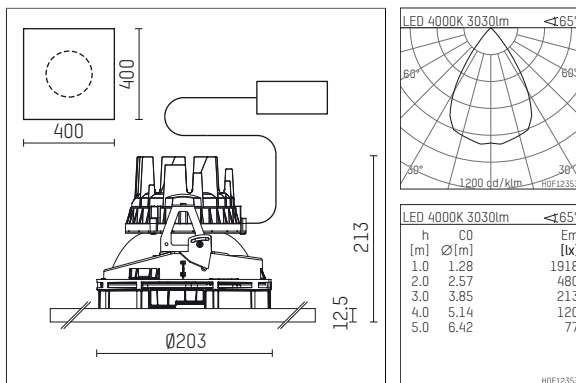

## 108 317 04 910 P | white

complx.200 | insider  
ceiling recessed luminaire  
LED | 37 W 4000 K

- ceiling recessed luminaire complx.200 insider
- with plasterboard panel and integrated installation frame
- with LED 4400 lm
- colour temperature: 4000 K
- colour rendering index: CRI >80
- L90 / B10 (50.000h)
- SDCM < 2
- net luminous flux: 3030 lm
- total load: 37 W
- luminous efficacy: 81,9 lm/W
- rotationsymmetrical light distribution, wide flood
- safety cable for reflector module
- darklight reflector of aluminium, mirror finish anodised
- cut of angle: 40 °
- UGR: 16
- with external LED power unit, electronic, 220-240 V, 0/50/60 Hz
- temperature-controlled LED circuit board (NTC)
- power supply: push-wire terminal 2,5 mm<sup>2</sup>
- housing of die cast aluminium
- recessing ring of die cast aluminium
- length: 400 mm, width: 400 mm, height: 208 mm
- diameter: 203 mm
- recessing depth: 213 mm, ceiling thickness: 12.5 mm
- rotatable 360°, fixable setting
- weight: 0 kg
- protection rating: IP20
- protection class I
- 5 years Hoffmeister warranty
- Made in Germany
- certificates: manufactured according to DIN VDE 0711 / EN 60598, CE
- colour: white (RAL9016)
- 108 317 04 910 P