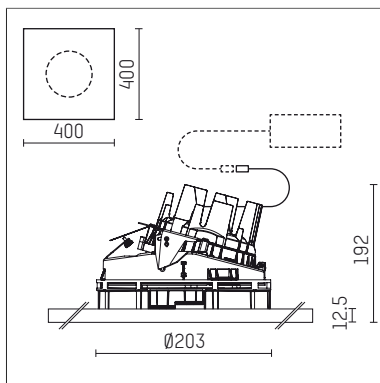

## 108 320 03 910 PD | white

complx.200 | insider  
directional spotlight  
LED | 37 W 3000 K

- directional spotlight complx.200 insider
- with plasterboard panel and integrated installation frame
- with LED 3400 lm
- colour temperature: 3000 K
- colour rendering index: CRI >90
- L90 / B10 (50.000h)
- SDCM < 2
- net luminous flux: 3010 lm
- total load: 37 W
- luminous efficacy: 81,3 lm/W
- rotationsymmetrical light distribution, spot
- aluminium darklight reflector, mirror finish anodized
- safety-rope for reflector modules
- beam angle: 10 °
- with external LED power unit, electronic (DALI), 220-240 V, 0/50/60 Hz
- temperature-controlled LED circuit board (NTC)
- dimmable
- dimming range: 100-1 %
- power supply: supply cord with plug connection 2x5x2,5 mm², length: 360 mm
- housing of die cast aluminium
- safety glass, clear
- recessing ring of die cast aluminium
- length: 400 mm, width: 400 mm, height: 177 mm
- diameter: 203 mm
- recessing depth: 192 mm, ceiling thickness: 12.5 mm
- rotatable 360°, fixable setting, 0°-30° tiltable, fixable setting
- weight: 3,2 kg
- protection rating: IP20
- protection class I
- 5 years Hoffmeister warranty
- Made in Germany
- certificates: manufactured according to DIN VDE 0711 / EN 60598, CE
- colour: white (RAL9016)
- 108 320 03 910 PD