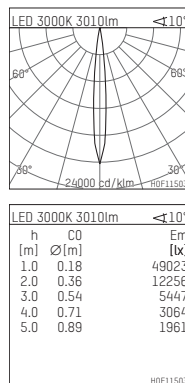

## 108 320 03 910 PD | white

complx.200 | insider  
directional spotlight  
LED | 37 W 3000 K

- directional spotlight complx.200 insider
- with plasterboard panel and integrated installation frame
- with LED 3400 lm
- colour temperature: 3000 K
- colour rendering index: CRI >90
- L90 / B10 (50.000h)
- SDCM < 2
- net luminous flux: 3010 lm
- total load: 37 W
- luminous efficacy: 81,3 lm/W
- rotationsymmetrical light distribution, spot
- aluminium darklight reflector, mirror finish anodized
- safety-rope for reflector modules
- beam angle: 10 °
- with external LED power unit, electronic (DALI), 220-240 V, 0/50/60 Hz
- temperature-controlled LED circuit board (NTC)
- dimmable
- dimming range: 100-1 %
- power supply: supply cord with plug connection 2x5x2,5 mm², length: 360 mm
- housing of die cast aluminium
- safety glass, clear
- recessing ring of die cast aluminium
- length: 400 mm, width: 400 mm, height: 177 mm
- diameter: 203 mm
- recessing depth: 192 mm, ceiling thickness: 12.5 mm
- rotatable 360°, fixable setting, 0°-30° tiltable, fixable setting
- weight: 3,2 kg
- protection rating: IP20
- protection class I
- 5 years Hoffmeister warranty
- Made in Germany
- certificates: manufactured according to DIN VDE 0711 / EN 60598, CE
- colour: white (RAL9016)
- 108 320 03 910 PD