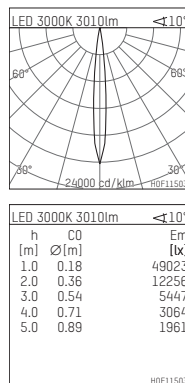

108 320 03 910 P | white

complx.200 | insider
directional spotlight
LED | 37 W 3000 K

- directional spotlight complx.200 insider
- with plasterboard panel and integrated installation frame
- with LED 3400 lm
- colour temperature: 3000 K
- colour rendering index: CRI >90
- L90 / B10 (50.000h)
- SDCM < 2
- net luminous flux: 3010 lm
- total load: 37 W
- luminous efficacy: 81,3 lm/W
- rotationsymmetrical light distribution, spot
- aluminium darklight reflector, mirror finish anodized
- safety-rope for reflector modules
- beam angle: 10 °
- with external LED power unit, electronic, 220-240 V, 0/50/60 Hz
- temperature-controlled LED circuit board (NTC)
- power supply: supply cord with plug connection 2x5x2,5 mm², length: 360 mm
- suitable for through wiring
- housing of die cast aluminium
- safety glass, clear
- recessing ring of die cast aluminium
- length: 400 mm, width: 400 mm, height: 177 mm
- diameter: 203 mm
- recessing depth: 192 mm, ceiling thickness: 12.5 mm
- rotatable 360°, fixable setting, 0°-30° tiltable, fixable setting
- weight: 0 kg
- protection rating: IP20
- protection class I
- 5 years Hoffmeister warranty
- Made in Germany
- certificates: manufactured according to DIN VDE 0711 / EN 60598, CE
- colour: white (RAL9016)
- 108 320 03 910 P