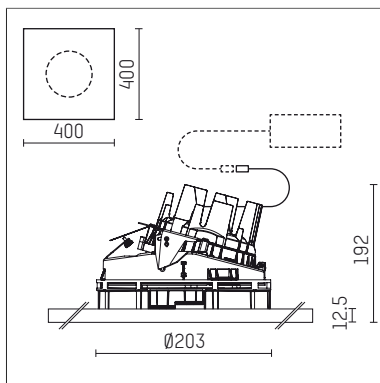

108 320 03 910 P | white

complx.200 | insider
directional spotlight
LED | 37 W 3000 K

- directional spotlight complx.200 insider
- with plasterboard panel and integrated installation frame
- with LED 3400 lm
- colour temperature: 3000 K
- colour rendering index: CRI >90
- L90 / B10 (50.000h)
- SDCM < 2
- net luminous flux: 3010 lm
- total load: 37 W
- luminous efficacy: 81,3 lm/W
- rotationsymmetrical light distribution, spot
- aluminium darklight reflector, mirror finish anodized
- safety-rope for reflector modules
- beam angle: 10 °
- with external LED power unit, electronic, 220-240 V, 0/50/60 Hz
- temperature-controlled LED circuit board (NTC)
- power supply: supply cord with plug connection 2x5x2,5 mm², length: 360 mm
- suitable for through wiring
- housing of die cast aluminium
- safety glass, clear
- recessing ring of die cast aluminium
- length: 400 mm, width: 400 mm, height: 177 mm
- diameter: 203 mm
- recessing depth: 192 mm, ceiling thickness: 12.5 mm
- rotatable 360°, fixable setting, 0°-30° tiltable, fixable setting
- weight: 0 kg
- protection rating: IP20
- protection class I
- 5 years Hoffmeister warranty
- Made in Germany
- certificates: manufactured according to DIN VDE 0711 / EN 60598, CE
- colour: white (RAL9016)
- 108 320 03 910 P