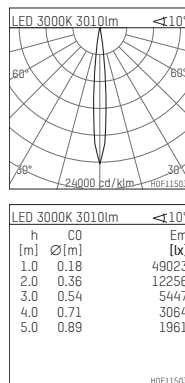

108 320 03 910 RD | white

complx.200 | rim
directional spotlight
LED | 37 W 3000 K

- directional spotlight complx.200 rim
- with a rim projecting over the ceiling
- for installation into suspended ceilings
- with LED 3400 lm
- colour temperature: 3000 K
- colour rendering index: CRI >90
- L90 / B10 (50.000h)
- SDCM < 2
- net luminous flux: 3010 lm
- total load: 37 W
- luminous efficacy: 81,3 lm/W
- rotationsymmetrical light distribution, spot
- aluminium darklight reflector, mirror finish anodized
- safety-rope for reflector modules
- beam angle: 10 °
- with external LED power unit, electronic (DALI), 220-240 V, 0/50/60 Hz
- temperature-controlled LED circuit board (NTC)
- dimmable
- dimming range: 100-1 %
- power supply: supply cord with plug connection 2x5x2,5 mm², length: 360 mm
- housing of die cast aluminium
- safety glass, clear
- recessing ring of die cast aluminium
- height: 175 mm
- diameter: 230 mm, recessing diameter: 220 mm
- recessing depth: 190 mm, ceiling thickness: 1-35 mm
- rotatable 360°, fixable setting, 0°-30° tilttable, fixable setting
- weight: 2,36 kg
- protection rating: IP20
- protection class I
- 5 years Hoffmeister warranty
- Made in Germany
- certificates: manufactured according to DIN VDE 0711 / EN 60598, CE
- colour: white (RAL9016)
- 108 320 03 910 RD
