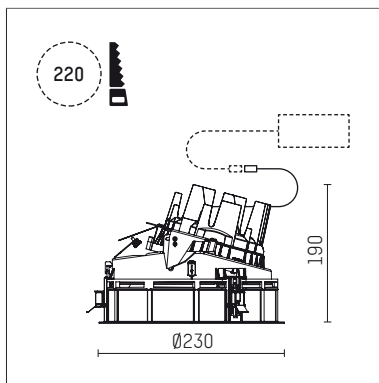

108 320 03 910 RD | white

complx.200 | rim
directional spotlight
LED | 37 W 3000 K

- directional spotlight complx.200 rim
- with a rim projecting over the ceiling
- for installation into suspended ceilings
- with LED 3400 lm
- colour temperature: 3000 K
- colour rendering index: CRI >90
- L90 / B10 (50.000h)
- SDCM < 2
- net luminous flux: 3010 lm
- total load: 37 W
- luminous efficacy: 81,3 lm/W
- rotationsymmetrical light distribution, spot
- aluminium darklight reflector, mirror finish anodized
- safety-rope for reflector modules
- beam angle: 10 °
- with external LED power unit, electronic (DALI), 220-240 V, 0/50/60 Hz
- temperature-controlled LED circuit board (NTC)
- dimmable
- dimming range: 100-1 %
- power supply: supply cord with plug connection 2x5x2,5 mm², length: 360 mm
- housing of die cast aluminium
- safety glass, clear
- recessing ring of die cast aluminium
- height: 175 mm
- diameter: 230 mm, recessing diameter: 220 mm
- recessing depth: 190 mm, ceiling thickness: 1-35 mm
- rotatable 360°, fixable setting, 0°-30° tilttable, fixable setting
- weight: 2,36 kg
- protection rating: IP20
- protection class I
- 5 years Hoffmeister warranty
- Made in Germany
- certificates: manufactured according to DIN VDE 0711 / EN 60598, CE
- colour: white (RAL9016)
- 108 320 03 910 RD
