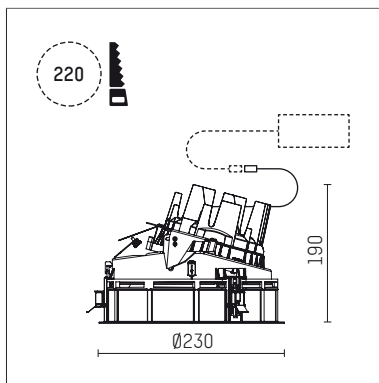

108 320 03 910 R | white

complx.200 | rim
directional spotlight
LED | 37 W 3000 K

- directional spotlight complx.200 rim
- with a rim projecting over the ceiling
- for installation into suspended ceilings
- with LED 3400 lm
- colour temperature: 3000 K
- colour rendering index: CRI >90
- L90 / B10 (50.000h)
- SDCM < 2
- net luminous flux: 3010 lm
- total load: 37 W
- luminous efficacy: 81,3 lm/W
- rotationsymmetrical light distribution, spot
- aluminium darklight reflector, mirror finish anodized
- safety-rope for reflector modules
- beam angle: 10 °
- with external LED power unit, electronic, 220-240 V, 0/50/60 Hz
- temperature-controlled LED circuit board (NTC)
- power supply: supply cord with plug connection 2x5x2,5 mm², length: 360 mm
- suitable for through wiring
- housing of die cast aluminium
- safety glass, clear
- recessing ring of die cast aluminium
- height: 175 mm
- diameter: 230 mm, recessing diameter: 220 mm
- recessing depth: 190 mm, ceiling thickness: 1-35 mm
- rotatable 360°, fixable setting, 0°-30° tiltable, fixable setting
- weight: 2,36 kg
- protection rating: IP20
- protection class I
- 5 years Hoffmeister warranty
- Made in Germany
- certificates: manufactured according to DIN VDE 0711 / EN 60598, CE
- colour: white (RAL9016)
- 108 320 03 910 R