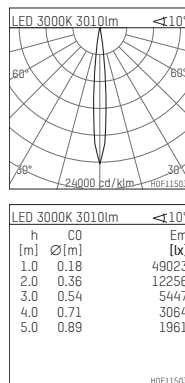

108 320 03 910 R | white

complx.200 | rim
directional spotlight
LED | 37 W 3000 K

- directional spotlight complx.200 rim
- with a rim projecting over the ceiling
- for installation into suspended ceilings
- with LED 3400 lm
- colour temperature: 3000 K
- colour rendering index: CRI >90
- L90 / B10 (50.000h)
- SDCM < 2
- net luminous flux: 3010 lm
- total load: 37 W
- luminous efficacy: 81,3 lm/W
- rotationsymmetrical light distribution, spot
- aluminium darklight reflector, mirror finish anodized
- safety-rope for reflector modules
- beam angle: 10 °
- with external LED power unit, electronic, 220-240 V, 0/50/60 Hz
- temperature-controlled LED circuit board (NTC)
- power supply: supply cord with plug connection 2x5x2,5 mm², length: 360 mm
- suitable for through wiring
- housing of die cast aluminium
- safety glass, clear
- recessing ring of die cast aluminium
- height: 175 mm
- diameter: 230 mm, recessing diameter: 220 mm
- recessing depth: 190 mm, ceiling thickness: 1-35 mm
- rotatable 360°, fixable setting, 0°-30° tiltable, fixable setting
- weight: 2,36 kg
- protection rating: IP20
- protection class I
- 5 years Hoffmeister warranty
- Made in Germany
- certificates: manufactured according to DIN VDE 0711 / EN 60598, CE
- colour: white (RAL9016)
- 108 320 03 910 R