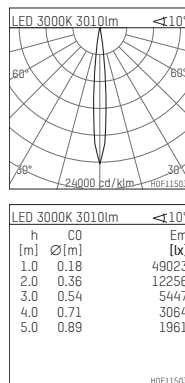

108 320 03 910 SD | white

complx.200 | insider
directional spotlight
LED | 37 W 3000 K

- directional spotlight complx.200 insider
- with ceiling-flush recessing ring
- for plastering into plasterboard ceilings
- with LED 3400 lm
- colour temperature: 3000 K
- colour rendering index: CRI >90
- L90 / B10 (50.000h)
- SDCM < 2
- net luminous flux: 3010 lm
- total load: 37 W
- luminous efficacy: 81,3 lm/W
- rotationsymmetrical light distribution, spot
- aluminium darklight reflector, mirror finish anodized
- safety-rope for reflector modules
- beam angle: 10 °
- with external LED power unit, electronic (DALI), 220-240 V, 0/50/60 Hz
- temperature-controlled LED circuit board (NTC)
- dimmable
- dimming range: 100-1 %
- power supply: supply cord with plug connection 2x5x2,5 mm², length: 360 mm
- housing of die cast aluminium
- safety glass, clear
- recessing ring of die cast aluminium
- height: 177 mm
- diameter: 203 mm
- recessing depth: 192 mm, ceiling thickness: for 12.5/15/18/20/25 mm
- rotatable 360°, fixable setting, 0°-30° tiltable, fixable setting
- weight: 2,3 kg
- protection rating: IP20
- protection class I
- 5 years Hoffmeister warranty
- Made in Germany
- certificates: manufactured according to DIN VDE 0711 / EN 60598, CE
- colour: white (RAL9016)
- 108 320 03 910 SD