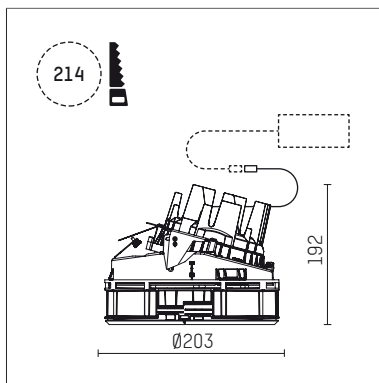

108 320 03 910 SD | white

complx.200 | insider
directional spotlight
LED | 37 W 3000 K

- directional spotlight complx.200 insider
- with ceiling-flush recessing ring
- for plastering into plasterboard ceilings
- with LED 3400 lm
- colour temperature: 3000 K
- colour rendering index: CRI >90
- L90 / B10 (50.000h)
- SDCM < 2
- net luminous flux: 3010 lm
- total load: 37 W
- luminous efficacy: 81,3 lm/W
- rotationsymmetrical light distribution, spot
- aluminium darklight reflector, mirror finish anodized
- safety-rope for reflector modules
- beam angle: 10 °
- with external LED power unit, electronic (DALI), 220-240 V, 0/50/60 Hz
- temperature-controlled LED circuit board (NTC)
- dimmable
- dimming range: 100-1 %
- power supply: supply cord with plug connection 2x5x2,5 mm², length: 360 mm
- housing of die cast aluminium
- safety glass, clear
- recessing ring of die cast aluminium
- height: 177 mm
- diameter: 203 mm
- recessing depth: 192 mm, ceiling thickness: for 12.5/15/18/20/25 mm
- rotatable 360°, fixable setting, 0°-30° tiltable, fixable setting
- weight: 2,3 kg
- protection rating: IP20
- protection class I
- 5 years Hoffmeister warranty
- Made in Germany
- certificates: manufactured according to DIN VDE 0711 / EN 60598, CE
- colour: white (RAL9016)
- 108 320 03 910 SD