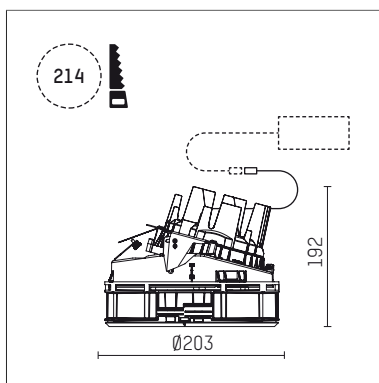

## 108 320 03 910 S | white

complx.200 | insider  
directional spotlight  
LED | 37 W 3000 K

- directional spotlight complx.200 insider
- with ceiling-flush recessing ring
- for plastering into plasterboard ceilings
- with LED 3400 lm
- colour temperature: 3000 K
- colour rendering index: CRI >90
- L90 / B10 (50.000h)
- SDCM < 2
- net luminous flux: 3010 lm
- total load: 37 W
- luminous efficacy: 81,3 lm/W
- rotationsymmetrical light distribution, spot
- aluminium darklight reflector, mirror finish anodized
- safety-rope for reflector modules
- beam angle: 10 °
- with external LED power unit, electronic, 220-240 V, 0/50/60 Hz
- temperature-controlled LED circuit board (NTC)
- power supply: supply cord with plug connection 2x5x2,5 mm², length: 360 mm
- suitable for through wiring
- housing of die cast aluminium
- safety glass, clear
- recessing ring of die cast aluminium
- height: 177 mm
- diameter: 203 mm
- recessing depth: 192 mm, ceiling thickness: for 12.5/15/18/20/25 mm
- rotatable 360°, fixable setting, 0°-30° tiltable, fixable setting
- weight: 2,3 kg
- protection rating: IP20
- protection class I
- 5 years Hoffmeister warranty
- Made in Germany
- certificates: manufactured according to DIN VDE 0711 / EN 60598, CE
- colour: white (RAL9016)
- 108 320 03 910 S