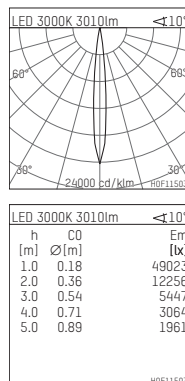

## 108 320 03 910 S | white

complx.200 | insider  
directional spotlight  
LED | 37 W 3000 K

- directional spotlight complx.200 insider
- with ceiling-flush recessing ring
- for plastering into plasterboard ceilings
- with LED 3400 lm
- colour temperature: 3000 K
- colour rendering index: CRI >90
- L90 / B10 (50.000h)
- SDCM < 2
- net luminous flux: 3010 lm
- total load: 37 W
- luminous efficacy: 81,3 lm/W
- rotationsymmetrical light distribution, spot
- aluminium darklight reflector, mirror finish anodized
- safety-rope for reflector modules
- beam angle: 10 °
- with external LED power unit, electronic, 220-240 V, 0/50/60 Hz
- temperature-controlled LED circuit board (NTC)
- power supply: supply cord with plug connection 2x5x2,5 mm², length: 360 mm
- suitable for through wiring
- housing of die cast aluminium
- safety glass, clear
- recessing ring of die cast aluminium
- height: 177 mm
- diameter: 203 mm
- recessing depth: 192 mm, ceiling thickness: for 12.5/15/18/20/25 mm
- rotatable 360°, fixable setting, 0°-30° tiltable, fixable setting
- weight: 2,3 kg
- protection rating: IP20
- protection class I
- 5 years Hoffmeister warranty
- Made in Germany
- certificates: manufactured according to DIN VDE 0711 / EN 60598, CE
- colour: white (RAL9016)
- 108 320 03 910 S