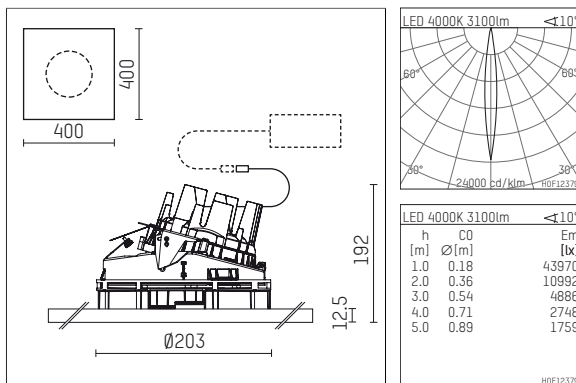

108 320 04 910 PD | white

complx.200 | insider
directional spotlight
LED | 37 W 4000 K

- directional spotlight complx.200 insider
- with plasterboard panel and integrated installation frame
- with LED 3400 lm
- colour temperature: 4000 K
- colour rendering index: CRI >80
- L90 / B10 (50.000h)
- SDCM < 3
- net luminous flux: 3100 lm
- total load: 37 W
- luminous efficacy: 83,8 lm/W
- rotationsymmetrical light distribution, spot
- aluminium darklight reflector, mirror finish anodized
- safety-rope for reflector modules
- beam angle: 10 °
- with external LED power unit, electronic (DALI), 220-240 V, 0/50/60 Hz
- temperature-controlled LED circuit board (NTC)
- dimmable
- dimming range: 100-1 %
- power supply: supply cord with plug connection 2x5x2,5 mm², length: 360 mm
- housing of die cast aluminium
- safety glass, clear
- recessing ring of die cast aluminium
- length: 400 mm, width: 400 mm, height: 177 mm
- diameter: 203 mm
- recessing depth: 192 mm, ceiling thickness: 12.5 mm
- rotatable 360°, fixable setting, 0°-30° tiltable, fixable setting
- weight: 3,2 kg
- protection rating: IP20
- protection class I
- 5 years Hoffmeister warranty
- Made in Germany
- certificates: manufactured according to DIN VDE 0711 / EN 60598, CE
- colour: white (RAL9016)
- 108 320 04 910 PD
