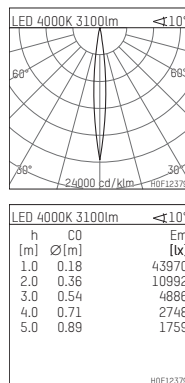

## 108 320 04 910 P | white

complx.200 | insider  
directional spotlight  
LED | 37 W 4000 K

- directional spotlight complx.200 insider
- with plasterboard panel and integrated installation frame
- with LED 3400 lm
- colour temperature: 4000 K
- colour rendering index: CRI >80
- L90 / B10 (50.000h)
- SDCM < 3
- net luminous flux: 3100 lm
- total load: 37 W
- luminous efficacy: 83,8 lm/W
- rotationsymmetrical light distribution, spot
- aluminium darklight reflector, mirror finish anodized
- safety-rope for reflector modules
- beam angle: 10 °
- with external LED power unit, electronic, 220-240 V, 0/50/60 Hz
- temperature-controlled LED circuit board (NTC)
- power supply: supply cord with plug connection 2x5x2,5 mm², length: 360 mm
- suitable for through wiring
- housing of die cast aluminium
- safety glass, clear
- recessing ring of die cast aluminium
- length: 400 mm, width: 400 mm, height: 177 mm
- diameter: 203 mm
- recessing depth: 192 mm, ceiling thickness: 12.5 mm
- rotatable 360°, fixable setting, 0°-30° tiltable, fixable setting
- weight: 0 kg
- protection rating: IP20
- protection class I
- 5 years Hoffmeister warranty
- Made in Germany
- certificates: manufactured according to DIN VDE 0711 / EN 60598, CE
- colour: white (RAL9016)
- 108 320 04 910 P