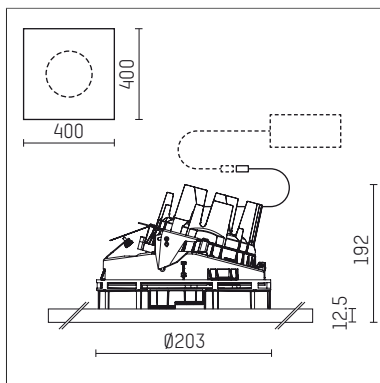

## 108 320 04 910 P | white

complx.200 | insider  
directional spotlight  
LED | 37 W 4000 K

- directional spotlight complx.200 insider
- with plasterboard panel and integrated installation frame
- with LED 3400 lm
- colour temperature: 4000 K
- colour rendering index: CRI >80
- L90 / B10 (50.000h)
- SDCM < 3
- net luminous flux: 3100 lm
- total load: 37 W
- luminous efficacy: 83,8 lm/W
- rotationsymmetrical light distribution, spot
- aluminium darklight reflector, mirror finish anodized
- safety-rope for reflector modules
- beam angle: 10 °
- with external LED power unit, electronic, 220-240 V, 0/50/60 Hz
- temperature-controlled LED circuit board (NTC)
- power supply: supply cord with plug connection 2x5x2,5 mm², length: 360 mm
- suitable for through wiring
- housing of die cast aluminium
- safety glass, clear
- recessing ring of die cast aluminium
- length: 400 mm, width: 400 mm, height: 177 mm
- diameter: 203 mm
- recessing depth: 192 mm, ceiling thickness: 12.5 mm
- rotatable 360°, fixable setting, 0°-30° tiltable, fixable setting
- weight: 0 kg
- protection rating: IP20
- protection class I
- 5 years Hoffmeister warranty
- Made in Germany
- certificates: manufactured according to DIN VDE 0711 / EN 60598, CE
- colour: white (RAL9016)
- 108 320 04 910 P