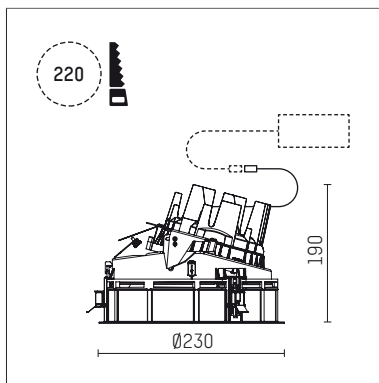

108 320 04 910 RD | white

complx.200 | rim
directional spotlight
LED | 37 W 4000 K

- directional spotlight complx.200 rim
- with a rim projecting over the ceiling
- for installation into suspended ceilings
- with LED 3400 lm
- colour temperature: 4000 K
- colour rendering index: CRI >80
- L90 / B10 (50.000h)
- SDCM < 3
- net luminous flux: 3100 lm
- total load: 37 W
- luminous efficacy: 83,8 lm/W
- rotationsymmetrical light distribution, spot
- aluminium darklight reflector, mirror finish anodized
- safety-rope for reflector modules
- beam angle: 10 °
- with external LED power unit, electronic (DALI), 220-240 V, 0/50/60 Hz
- temperature-controlled LED circuit board (NTC)
- dimmable
- dimming range: 100-1 %
- power supply: supply cord with plug connection 2x5x2,5 mm², length: 360 mm
- housing of die cast aluminium
- safety glass, clear
- recessing ring of die cast aluminium
- height: 175 mm
- diameter: 230 mm, recessing diameter: 220 mm
- recessing depth: 190 mm, ceiling thickness: 1-35 mm
- rotatable 360°, fixable setting, 0°-30° tilttable, fixable setting
- weight: 2,36 kg
- protection rating: IP20
- protection class I
- 5 years Hoffmeister warranty
- Made in Germany
- certificates: manufactured according to DIN VDE 0711 / EN 60598, CE
- colour: white (RAL9016)
- 108 320 04 910 RD
