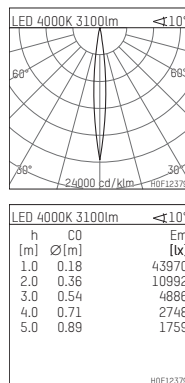

108 320 04 910 RD | white

complx.200 | rim
directional spotlight
LED | 37 W 4000 K

- directional spotlight complx.200 rim
- with a rim projecting over the ceiling
- for installation into suspended ceilings
- with LED 3400 lm
- colour temperature: 4000 K
- colour rendering index: CRI >80
- L90 / B10 (50.000h)
- SDCM < 3
- net luminous flux: 3100 lm
- total load: 37 W
- luminous efficacy: 83,8 lm/W
- rotationsymmetrical light distribution, spot
- aluminium darklight reflector, mirror finish anodized
- safety-rope for reflector modules
- beam angle: 10 °
- with external LED power unit, electronic (DALI), 220-240 V, 0/50/60 Hz
- temperature-controlled LED circuit board (NTC)
- dimmable
- dimming range: 100-1 %
- power supply: supply cord with plug connection 2x5x2,5 mm², length: 360 mm
- housing of die cast aluminium
- safety glass, clear
- recessing ring of die cast aluminium
- height: 175 mm
- diameter: 230 mm, recessing diameter: 220 mm
- recessing depth: 190 mm, ceiling thickness: 1-35 mm
- rotatable 360°, fixable setting, 0°-30° tilttable, fixable setting
- weight: 2,36 kg
- protection rating: IP20
- protection class I
- 5 years Hoffmeister warranty
- Made in Germany
- certificates: manufactured according to DIN VDE 0711 / EN 60598, CE
- colour: white (RAL9016)
- 108 320 04 910 RD
