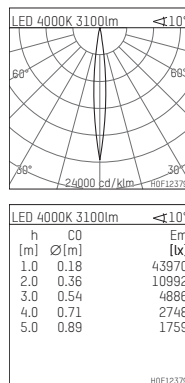

108 320 04 910 R | white

complx.200 | rim
directional spotlight
LED | 37 W 4000 K

- directional spotlight complx.200 rim
- with a rim projecting over the ceiling
- for installation into suspended ceilings
- with LED 3400 lm
- colour temperature: 4000 K
- colour rendering index: CRI >80
- L90 / B10 (50.000h)
- SDCM < 3
- net luminous flux: 3100 lm
- total load: 37 W
- luminous efficacy: 83,8 lm/W
- rotationsymmetrical light distribution, spot
- aluminium darklight reflector, mirror finish anodized
- safety-rope for reflector modules
- beam angle: 10 °
- with external LED power unit, electronic, 220-240 V, 0/50/60 Hz
- temperature-controlled LED circuit board (NTC)
- power supply: supply cord with plug connection 2x5x2,5 mm², length: 360 mm
- suitable for through wiring
- housing of die cast aluminium
- safety glass, clear
- recessing ring of die cast aluminium
- height: 175 mm
- diameter: 230 mm, recessing diameter: 220 mm
- recessing depth: 190 mm, ceiling thickness: 1-35 mm
- rotatable 360°, fixable setting, 0°-30° tiltable, fixable setting
- weight: 2,36 kg
- protection rating: IP20
- protection class I
- 5 years Hoffmeister warranty
- Made in Germany
- certificates: manufactured according to DIN VDE 0711 / EN 60598, CE
- colour: white (RAL9016)
- 108 320 04 910 R