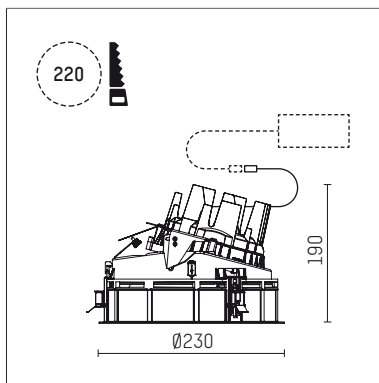

108 320 04 910 R | white

complx.200 | rim
directional spotlight
LED | 37 W 4000 K

- directional spotlight complx.200 rim
- with a rim projecting over the ceiling
- for installation into suspended ceilings
- with LED 3400 lm
- colour temperature: 4000 K
- colour rendering index: CRI >80
- L90 / B10 (50.000h)
- SDCM < 3
- net luminous flux: 3100 lm
- total load: 37 W
- luminous efficacy: 83,8 lm/W
- rotationsymmetrical light distribution, spot
- aluminium darklight reflector, mirror finish anodized
- safety-rope for reflector modules
- beam angle: 10 °
- with external LED power unit, electronic, 220-240 V, 0/50/60 Hz
- temperature-controlled LED circuit board (NTC)
- power supply: supply cord with plug connection 2x5x2,5 mm², length: 360 mm
- suitable for through wiring
- housing of die cast aluminium
- safety glass, clear
- recessing ring of die cast aluminium
- height: 175 mm
- diameter: 230 mm, recessing diameter: 220 mm
- recessing depth: 190 mm, ceiling thickness: 1-35 mm
- rotatable 360°, fixable setting, 0°-30° tiltable, fixable setting
- weight: 2,36 kg
- protection rating: IP20
- protection class I
- 5 years Hoffmeister warranty
- Made in Germany
- certificates: manufactured according to DIN VDE 0711 / EN 60598, CE
- colour: white (RAL9016)
- 108 320 04 910 R