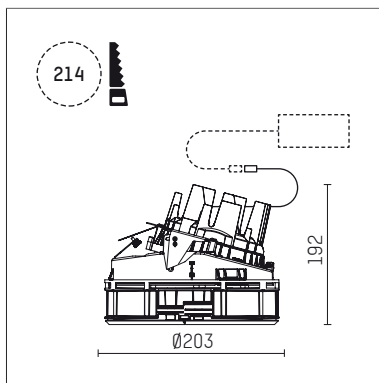

108 320 04 910 SD | white

complx.200 | insider
directional spotlight
LED | 37 W 4000 K

- directional spotlight complx.200 insider
- with ceiling-flush recessing ring
- for plastering into plasterboard ceilings
- with LED 3400 lm
- colour temperature: 4000 K
- colour rendering index: CRI >80
- L90 / B10 (50.000h)
- SDCM < 3
- net luminous flux: 3100 lm
- total load: 37 W
- luminous efficacy: 83,8 lm/W
- rotationsymmetrical light distribution, spot
- aluminium darklight reflector, mirror finish anodized
- safety-rope for reflector modules
- beam angle: 10 °
- with external LED power unit, electronic (DALI), 220-240 V, 0/50/60 Hz
- temperature-controlled LED circuit board (NTC)
- dimmable
- dimming range: 100-1 %
- power supply: supply cord with plug connection 2x5x2,5 mm², length: 360 mm
- housing of die cast aluminium
- safety glass, clear
- recessing ring of die cast aluminium
- height: 177 mm
- diameter: 203 mm
- recessing depth: 192 mm, ceiling thickness: for 12.5/15/18/20/25 mm
- rotatable 360°, fixable setting, 0°-30° tiltable, fixable setting
- weight: 2,3 kg
- protection rating: IP20
- protection class I
- 5 years Hoffmeister warranty
- Made in Germany
- certificates: manufactured according to DIN VDE 0711 / EN 60598, CE
- colour: white (RAL9016)
- 108 320 04 910 SD