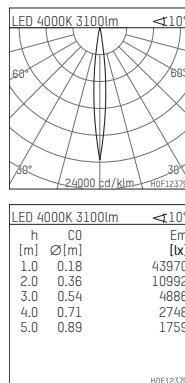

108 320 04 910 SD | white

complx.200 | insider
directional spotlight
LED | 37 W 4000 K

- directional spotlight complx.200 insider
- with ceiling-flush recessing ring
- for plastering into plasterboard ceilings
- with LED 3400 lm
- colour temperature: 4000 K
- colour rendering index: CRI >80
- L90 / B10 (50.000h)
- SDCM < 3
- net luminous flux: 3100 lm
- total load: 37 W
- luminous efficacy: 83,8 lm/W
- rotationsymmetrical light distribution, spot
- aluminium darklight reflector, mirror finish anodized
- safety-rope for reflector modules
- beam angle: 10 °
- with external LED power unit, electronic (DALI), 220-240 V, 0/50/60 Hz
- temperature-controlled LED circuit board (NTC)
- dimmable
- dimming range: 100-1 %
- power supply: supply cord with plug connection 2x5x2,5 mm², length: 360 mm
- housing of die cast aluminium
- safety glass, clear
- recessing ring of die cast aluminium
- height: 177 mm
- diameter: 203 mm
- recessing depth: 192 mm, ceiling thickness: for 12.5/15/18/20/25 mm
- rotatable 360°, fixable setting, 0°-30° tiltable, fixable setting
- weight: 2,3 kg
- protection rating: IP20
- protection class I
- 5 years Hoffmeister warranty
- Made in Germany
- certificates: manufactured according to DIN VDE 0711 / EN 60598, CE
- colour: white (RAL9016)
- 108 320 04 910 SD