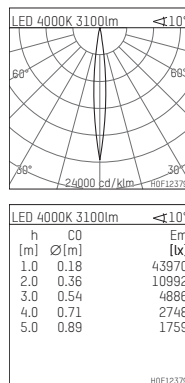

108 320 04 910 S | white

complx.200 | insider
directional spotlight
LED | 37 W 4000 K

- directional spotlight complx.200 insider
- with ceiling-flush recessing ring
- for plastering into plasterboard ceilings
- with LED 3400 lm
- colour temperature: 4000 K
- colour rendering index: CRI >80
- L90 / B10 (50.000h)
- SDCM < 3
- net luminous flux: 3100 lm
- total load: 37 W
- luminous efficacy: 83,8 lm/W
- rotationsymmetrical light distribution, spot
- aluminium darklight reflector, mirror finish anodized
- safety-rope for reflector modules
- beam angle: 10 °
- with external LED power unit, electronic, 220-240 V, 0/50/60 Hz
- temperature-controlled LED circuit board (NTC)
- power supply: supply cord with plug connection 2x5x2,5 mm², length: 360 mm
- suitable for through wiring
- housing of die cast aluminium
- safety glass, clear
- recessing ring of die cast aluminium
- height: 177 mm
- diameter: 203 mm
- recessing depth: 192 mm, ceiling thickness: for 12.5/15/18/20/25 mm
- rotatable 360°, fixable setting, 0°-30° tiltable, fixable setting
- weight: 2,3 kg
- protection rating: IP20
- protection class I
- 5 years Hoffmeister warranty
- Made in Germany
- certificates: manufactured according to DIN VDE 0711 / EN 60598, CE
- colour: white (RAL9016)
- 108 320 04 910 S
