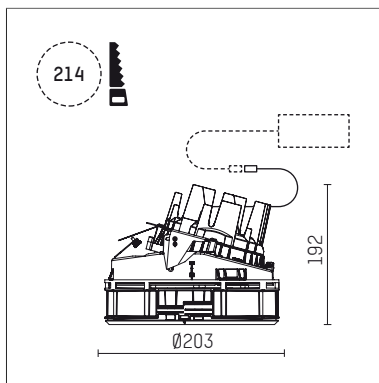

108 320 04 910 S | white

complx.200 | insider
directional spotlight
LED | 37 W 4000 K

- directional spotlight complx.200 insider
- with ceiling-flush recessing ring
- for plastering into plasterboard ceilings
- with LED 3400 lm
- colour temperature: 4000 K
- colour rendering index: CRI >80
- L90 / B10 (50.000h)
- SDCM < 3
- net luminous flux: 3100 lm
- total load: 37 W
- luminous efficacy: 83,8 lm/W
- rotationsymmetrical light distribution, spot
- aluminium darklight reflector, mirror finish anodized
- safety-rope for reflector modules
- beam angle: 10 °
- with external LED power unit, electronic, 220-240 V, 0/50/60 Hz
- temperature-controlled LED circuit board (NTC)
- power supply: supply cord with plug connection 2x5x2,5 mm², length: 360 mm
- suitable for through wiring
- housing of die cast aluminium
- safety glass, clear
- recessing ring of die cast aluminium
- height: 177 mm
- diameter: 203 mm
- recessing depth: 192 mm, ceiling thickness: for 12.5/15/18/20/25 mm
- rotatable 360°, fixable setting, 0°-30° tiltable, fixable setting
- weight: 2,3 kg
- protection rating: IP20
- protection class I
- 5 years Hoffmeister warranty
- Made in Germany
- certificates: manufactured according to DIN VDE 0711 / EN 60598, CE
- colour: white (RAL9016)
- 108 320 04 910 S
