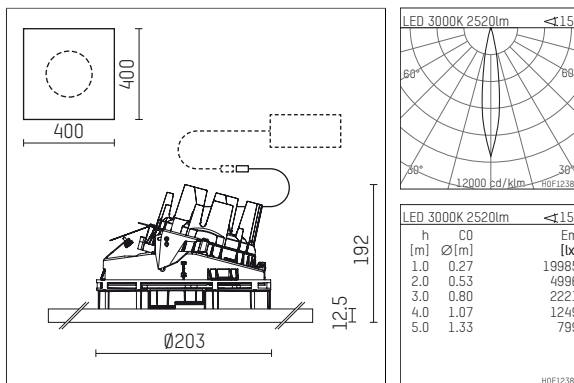

108 321 03 910 PD | white

complx.200 | insider
directional spotlight
LED | 37 W 3000 K

- directional spotlight complx.200 insider
- with plasterboard panel and integrated installation frame
- with LED 3400 lm
- colour temperature: 3000 K
- colour rendering index: CRI >90
- L90 / B10 (50.000h)
- SDCM < 2
- net luminous flux: 2520 lm
- total load: 37 W
- luminous efficacy: 68,1 lm/W
- rotationsymmetrical light distribution, spot
- aluminium darklight reflector, mirror finish anodized
- safety-rope for reflector modules
- beam angle: 15 °
- with external LED power unit, electronic (DALI), 220-240 V, 0/50/60 Hz
- temperature-controlled LED circuit board (NTC)
- dimmable
- dimming range: 100-1 %
- power supply: supply cord with plug connection 2x5x2,5 mm², length: 360 mm
- housing of die cast aluminium
- safety glass, clear
- recessing ring of die cast aluminium
- length: 400 mm, width: 400 mm, height: 177 mm
- diameter: 203 mm
- recessing depth: 192 mm, ceiling thickness: 12.5 mm
- rotatable 360°, fixable setting, 0°-30° tiltable, fixable setting
- weight: 3,2 kg
- protection rating: IP20
- protection class I
- 5 years Hoffmeister warranty
- Made in Germany
- certificates: manufactured according to DIN VDE 0711 / EN 60598, CE
- colour: white (RAL9016)
- 108 321 03 910 PD
