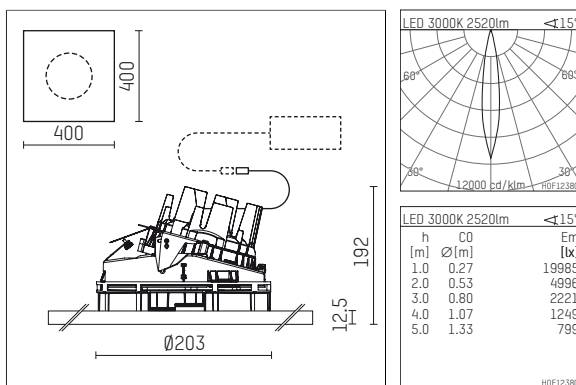

108 321 03 910 P | white

complx.200 | insider
directional spotlight
LED | 37 W 3000 K

- directional spotlight complx.200 insider
- with plasterboard panel and integrated installation frame
- with LED 3400 lm
- colour temperature: 3000 K
- colour rendering index: CRI >90
- L90 / B10 (50.000h)
- SDCM < 2
- net luminous flux: 2520 lm
- total load: 37 W
- luminous efficacy: 68,1 lm/W
- rotationsymmetrical light distribution, spot
- aluminium darklight reflector, mirror finish anodized
- safety-rope for reflector modules
- beam angle: 15 °
- with external LED power unit, electronic, 220-240 V, 0/50/60 Hz
- temperature-controlled LED circuit board (NTC)
- power supply: supply cord with plug connection 2x5x2,5 mm², length: 360 mm
- suitable for through wiring
- housing of die cast aluminium
- safety glass, clear
- recessing ring of die cast aluminium
- length: 400 mm, width: 400 mm, height: 177 mm
- diameter: 203 mm
- recessing depth: 192 mm, ceiling thickness: 12.5 mm
- rotatable 360°, fixable setting, 0°-30° tiltable, fixable setting
- weight: 0 kg
- protection rating: IP20
- protection class I
- 5 years Hoffmeister warranty
- Made in Germany
- certificates: manufactured according to DIN VDE 0711 / EN 60598, CE
- colour: white (RAL9016)
- 108 321 03 910 P