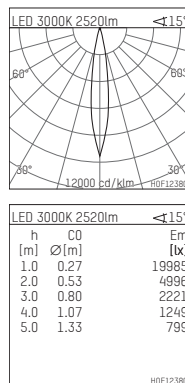

108 321 03 910 RD | white

complx.200 | rim
directional spotlight
LED | 37 W 3000 K

- directional spotlight complx.200 rim
- with a rim projecting over the ceiling
- for installation into suspended ceilings
- with LED 3400 lm
- colour temperature: 3000 K
- colour rendering index: CRI >90
- L90 / B10 (50.000h)
- SDCM < 2
- net luminous flux: 2520 lm
- total load: 37 W
- luminous efficacy: 68,1 lm/W
- rotationsymmetrical light distribution, spot
- aluminium darklight reflector, mirror finish anodized
- safety-rope for reflector modules
- beam angle: 15 °
- with external LED power unit, electronic (DALI), 220-240 V, 0/50/60 Hz
- temperature-controlled LED circuit board (NTC)
- dimmable
- dimming range: 100-1 %
- power supply: supply cord with plug connection 2x5x2,5 mm², length: 360 mm
- housing of die cast aluminium
- safety glass, clear
- recessing ring of die cast aluminium
- height: 175 mm
- diameter: 230 mm, recessing diameter: 220 mm
- recessing depth: 190 mm, ceiling thickness: 1-35 mm
- rotatable 360°, fixable setting, 0°-30° tilttable, fixable setting
- weight: 2,36 kg
- protection rating: IP20
- protection class I
- 5 years Hoffmeister warranty
- Made in Germany
- certificates: manufactured according to DIN VDE 0711 / EN 60598, CE
- colour: white (RAL9016)
- 108 321 03 910 RD
