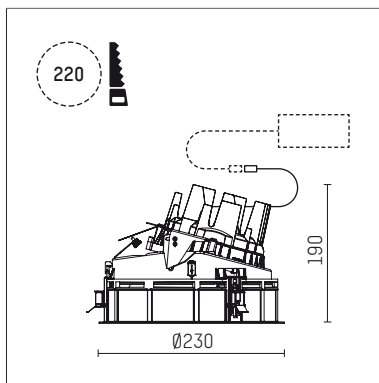

108 321 03 910 RD | white

complx.200 | rim
directional spotlight
LED | 37 W 3000 K

- directional spotlight complx.200 rim
- with a rim projecting over the ceiling
- for installation into suspended ceilings
- with LED 3400 lm
- colour temperature: 3000 K
- colour rendering index: CRI >90
- L90 / B10 (50.000h)
- SDCM < 2
- net luminous flux: 2520 lm
- total load: 37 W
- luminous efficacy: 68,1 lm/W
- rotationsymmetrical light distribution, spot
- aluminium darklight reflector, mirror finish anodized
- safety-rope for reflector modules
- beam angle: 15 °
- with external LED power unit, electronic (DALI), 220-240 V, 0/50/60 Hz
- temperature-controlled LED circuit board (NTC)
- dimmable
- dimming range: 100-1 %
- power supply: supply cord with plug connection 2x5x2,5 mm², length: 360 mm
- housing of die cast aluminium
- safety glass, clear
- recessing ring of die cast aluminium
- height: 175 mm
- diameter: 230 mm, recessing diameter: 220 mm
- recessing depth: 190 mm, ceiling thickness: 1-35 mm
- rotatable 360°, fixable setting, 0°-30° tilttable, fixable setting
- weight: 2,36 kg
- protection rating: IP20
- protection class I
- 5 years Hoffmeister warranty
- Made in Germany
- certificates: manufactured according to DIN VDE 0711 / EN 60598, CE
- colour: white (RAL9016)
- 108 321 03 910 RD
