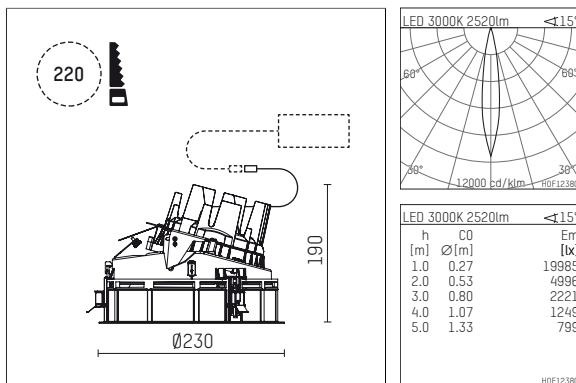

## 108 321 03 910 R | white

complx.200 | rim  
directional spotlight  
LED | 37 W 3000 K

- directional spotlight complx.200 rim
- with a rim projecting over the ceiling
- for installation into suspended ceilings
- with LED 3400 lm
- colour temperature: 3000 K
- colour rendering index: CRI >90
- L90 / B10 (50.000h)
- SDCM < 2
- net luminous flux: 2520 lm
- total load: 37 W
- luminous efficacy: 68,1 lm/W
- rotationsymmetrical light distribution, spot
- aluminium darklight reflector, mirror finish anodized
- safety-rope for reflector modules
- beam angle: 15 °
- with external LED power unit, electronic, 220-240 V, 0/50/60 Hz
- temperature-controlled LED circuit board (NTC)
- power supply: supply cord with plug connection 2x5x2,5 mm², length: 360 mm
- suitable for through wiring
- housing of die cast aluminium
- safety glass, clear
- recessing ring of die cast aluminium
- height: 175 mm
- diameter: 230 mm, recessing diameter: 220 mm
- recessing depth: 190 mm, ceiling thickness: 1-35 mm
- rotatable 360°, fixable setting, 0°-30° tiltable, fixable setting
- weight: 2,36 kg
- protection rating: IP20
- protection class I
- 5 years Hoffmeister warranty
- Made in Germany
- certificates: manufactured according to DIN VDE 0711 / EN 60598, CE
- colour: white (RAL9016)
- 108 321 03 910 R