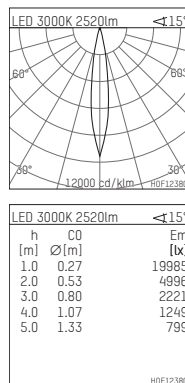

## 108 321 03 910 SD | white

complx.200 | insider  
directional spotlight  
LED | 37 W 3000 K

- directional spotlight complx.200 insider
- with ceiling-flush recessing ring
- for plastering into plasterboard ceilings
- with LED 3400 lm
- colour temperature: 3000 K
- colour rendering index: CRI >90
- L90 / B10 (50.000h)
- SDCM < 2
- net luminous flux: 2520 lm
- total load: 37 W
- luminous efficacy: 68,1 lm/W
- rotationsymmetrical light distribution, spot
- aluminium darklight reflector, mirror finish anodized
- safety-rope for reflector modules
- beam angle: 15 °
- with external LED power unit, electronic (DALI), 220-240 V, 0/50/60 Hz
- temperature-controlled LED circuit board (NTC)
- dimmable
- dimming range: 100-1 %
- power supply: supply cord with plug connection 2x5x2,5 mm², length: 360 mm
- housing of die cast aluminium
- safety glass, clear
- recessing ring of die cast aluminium
- height: 177 mm
- diameter: 203 mm
- recessing depth: 192 mm, ceiling thickness: for 12.5/15/18/20/25 mm
- rotatable 360°, fixable setting, 0°-30° tiltable, fixable setting
- weight: 2,3 kg
- protection rating: IP20
- protection class I
- 5 years Hoffmeister warranty
- Made in Germany
- certificates: manufactured according to DIN VDE 0711 / EN 60598, CE
- colour: white (RAL9016)
- 108 321 03 910 SD