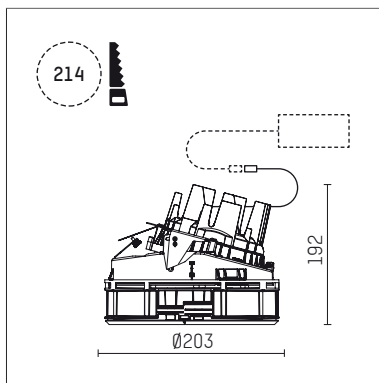

## 108 321 03 910 SD | white

complx.200 | insider  
directional spotlight  
LED | 37 W 3000 K

- directional spotlight complx.200 insider
- with ceiling-flush recessing ring
- for plastering into plasterboard ceilings
- with LED 3400 lm
- colour temperature: 3000 K
- colour rendering index: CRI >90
- L90 / B10 (50.000h)
- SDCM < 2
- net luminous flux: 2520 lm
- total load: 37 W
- luminous efficacy: 68,1 lm/W
- rotationsymmetrical light distribution, spot
- aluminium darklight reflector, mirror finish anodized
- safety-rope for reflector modules
- beam angle: 15 °
- with external LED power unit, electronic (DALI), 220-240 V, 0/50/60 Hz
- temperature-controlled LED circuit board (NTC)
- dimmable
- dimming range: 100-1 %
- power supply: supply cord with plug connection 2x5x2,5 mm², length: 360 mm
- housing of die cast aluminium
- safety glass, clear
- recessing ring of die cast aluminium
- height: 177 mm
- diameter: 203 mm
- recessing depth: 192 mm, ceiling thickness: for 12.5/15/18/20/25 mm
- rotatable 360°, fixable setting, 0°-30° tiltable, fixable setting
- weight: 2,3 kg
- protection rating: IP20
- protection class I
- 5 years Hoffmeister warranty
- Made in Germany
- certificates: manufactured according to DIN VDE 0711 / EN 60598, CE
- colour: white (RAL9016)
- 108 321 03 910 SD