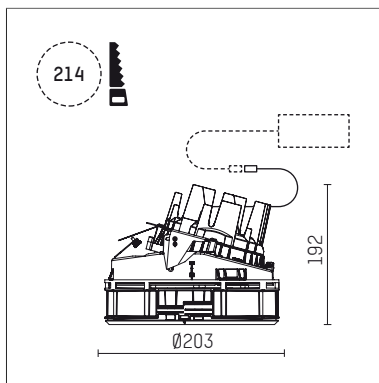

108 321 03 910 S | white

complx.200 | insider
directional spotlight
LED | 37 W 3000 K

- directional spotlight complx.200 insider
- with ceiling-flush recessing ring
- for plastering into plasterboard ceilings
- with LED 3400 lm
- colour temperature: 3000 K
- colour rendering index: CRI >90
- L90 / B10 (50.000h)
- SDCM < 2
- net luminous flux: 2520 lm
- total load: 37 W
- luminous efficacy: 68,1 lm/W
- rotationsymmetrical light distribution, spot
- aluminium darklight reflector, mirror finish anodized
- safety-rope for reflector modules
- beam angle: 15 °
- with external LED power unit, electronic, 220-240 V, 0/50/60 Hz
- temperature-controlled LED circuit board (NTC)
- power supply: supply cord with plug connection 2x5x2,5 mm², length: 360 mm
- suitable for through wiring
- housing of die cast aluminium
- safety glass, clear
- recessing ring of die cast aluminium
- height: 177 mm
- diameter: 203 mm
- recessing depth: 192 mm, ceiling thickness: for 12.5/15/18/20/25 mm
- rotatable 360°, fixable setting, 0°-30° tiltable, fixable setting
- weight: 2,3 kg
- protection rating: IP20
- protection class I
- 5 years Hoffmeister warranty
- Made in Germany
- certificates: manufactured according to DIN VDE 0711 / EN 60598, CE
- colour: white (RAL9016)
- 108 321 03 910 S
