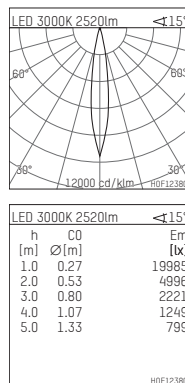

108 321 03 910 S | white

complx.200 | insider
directional spotlight
LED | 37 W 3000 K

- directional spotlight complx.200 insider
- with ceiling-flush recessing ring
- for plastering into plasterboard ceilings
- with LED 3400 lm
- colour temperature: 3000 K
- colour rendering index: CRI >90
- L90 / B10 (50.000h)
- SDCM < 2
- net luminous flux: 2520 lm
- total load: 37 W
- luminous efficacy: 68,1 lm/W
- rotationsymmetrical light distribution, spot
- aluminium darklight reflector, mirror finish anodized
- safety-rope for reflector modules
- beam angle: 15 °
- with external LED power unit, electronic, 220-240 V, 0/50/60 Hz
- temperature-controlled LED circuit board (NTC)
- power supply: supply cord with plug connection 2x5x2,5 mm², length: 360 mm
- suitable for through wiring
- housing of die cast aluminium
- safety glass, clear
- recessing ring of die cast aluminium
- height: 177 mm
- diameter: 203 mm
- recessing depth: 192 mm, ceiling thickness: for 12.5/15/18/20/25 mm
- rotatable 360°, fixable setting, 0°-30° tiltable, fixable setting
- weight: 2,3 kg
- protection rating: IP20
- protection class I
- 5 years Hoffmeister warranty
- Made in Germany
- certificates: manufactured according to DIN VDE 0711 / EN 60598, CE
- colour: white (RAL9016)
- 108 321 03 910 S
