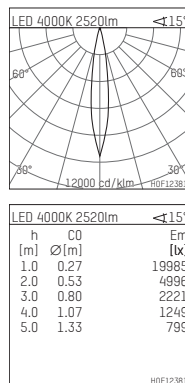

108 321 04 910 PD | white

complx.200 | insider
directional spotlight
LED | 37 W 4000 K

- directional spotlight complx.200 insider
- with plasterboard panel and integrated installation frame
- with LED 3400 lm
- colour temperature: 4000 K
- colour rendering index: CRI >80
- L90 / B10 (50.000h)
- SDCM < 3
- net luminous flux: 2520 lm
- total load: 37 W
- luminous efficacy: 68,1 lm/W
- rotationsymmetrical light distribution, spot
- aluminium darklight reflector, mirror finish anodized
- safety-rope for reflector modules
- beam angle: 15 °
- with external LED power unit, electronic (DALI), 220-240 V, 0/50/60 Hz
- temperature-controlled LED circuit board (NTC)
- dimmable
- dimming range: 100-1 %
- power supply: supply cord with plug connection 2x5x2,5 mm², length: 360 mm
- housing of die cast aluminium
- safety glass, clear
- recessing ring of die cast aluminium
- length: 400 mm, width: 400 mm, height: 177 mm
- diameter: 203 mm
- recessing depth: 192 mm, ceiling thickness: 12.5 mm
- rotatable 360°, fixable setting, 0°-30° tiltable, fixable setting
- weight: 3,2 kg
- protection rating: IP20
- protection class I
- 5 years Hoffmeister warranty
- Made in Germany
- certificates: manufactured according to DIN VDE 0711 / EN 60598, CE
- colour: white (RAL9016)
- 108 321 04 910 PD
