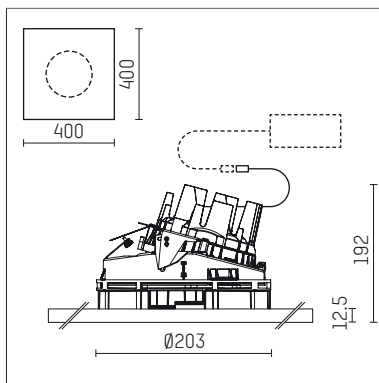

108 321 04 910 PD | white

complx.200 | insider
directional spotlight
LED | 37 W 4000 K

- directional spotlight complx.200 insider
- with plasterboard panel and integrated installation frame
- with LED 3400 lm
- colour temperature: 4000 K
- colour rendering index: CRI >80
- L90 / B10 (50.000h)
- SDCM < 3
- net luminous flux: 2520 lm
- total load: 37 W
- luminous efficacy: 68,1 lm/W
- rotationsymmetrical light distribution, spot
- aluminium darklight reflector, mirror finish anodized
- safety-rope for reflector modules
- beam angle: 15 °
- with external LED power unit, electronic (DALI), 220-240 V, 0/50/60 Hz
- temperature-controlled LED circuit board (NTC)
- dimmable
- dimming range: 100-1 %
- power supply: supply cord with plug connection 2x5x2,5 mm², length: 360 mm
- housing of die cast aluminium
- safety glass, clear
- recessing ring of die cast aluminium
- length: 400 mm, width: 400 mm, height: 177 mm
- diameter: 203 mm
- recessing depth: 192 mm, ceiling thickness: 12.5 mm
- rotatable 360°, fixable setting, 0°-30° tiltable, fixable setting
- weight: 3,2 kg
- protection rating: IP20
- protection class I
- 5 years Hoffmeister warranty
- Made in Germany
- certificates: manufactured according to DIN VDE 0711 / EN 60598, CE
- colour: white (RAL9016)
- 108 321 04 910 PD
