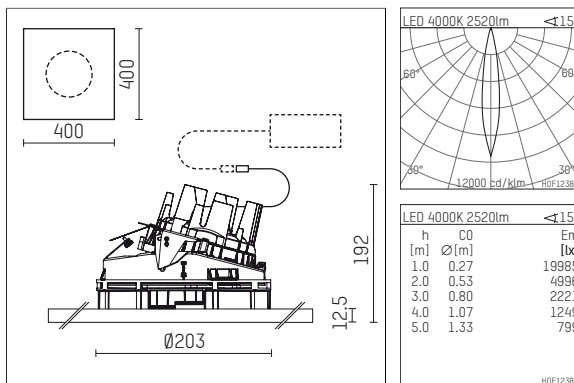

108 321 04 910 P | white

complx.200 | insider
directional spotlight
LED | 37 W 4000 K

- directional spotlight complx.200 insider
- with plasterboard panel and integrated installation frame
- with LED 3400 lm
- colour temperature: 4000 K
- colour rendering index: CRI >80
- L90 / B10 (50.000h)
- SDCM < 3
- net luminous flux: 2520 lm
- total load: 37 W
- luminous efficacy: 68,1 lm/W
- rotationsymmetrical light distribution, spot
- aluminium darklight reflector, mirror finish anodized
- safety-rope for reflector modules
- beam angle: 15 °
- with external LED power unit, electronic, 220-240 V, 0/50/60 Hz
- temperature-controlled LED circuit board (NTC)
- power supply: supply cord with plug connection 2x5x2,5 mm², length: 360 mm
- suitable for through wiring
- housing of die cast aluminium
- safety glass, clear
- recessing ring of die cast aluminium
- length: 400 mm, width: 400 mm, height: 177 mm
- diameter: 203 mm
- recessing depth: 192 mm, ceiling thickness: 12.5 mm
- rotatable 360°, fixable setting, 0°-30° tiltable, fixable setting
- weight: 0 kg
- protection rating: IP20
- protection class I
- 5 years Hoffmeister warranty
- Made in Germany
- certificates: manufactured according to DIN VDE 0711 / EN 60598, CE
- colour: white (RAL9016)
- 108 321 04 910 P