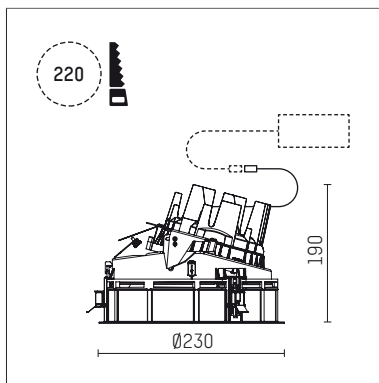

108 321 04 910 RD | white

complx.200 | rim
directional spotlight
LED | 37 W 4000 K

- directional spotlight complx.200 rim
- with a rim projecting over the ceiling
- for installation into suspended ceilings
- with LED 3400 lm
- colour temperature: 4000 K
- colour rendering index: CRI >80
- L90 / B10 (50.000h)
- SDCM < 3
- net luminous flux: 2520 lm
- total load: 37 W
- luminous efficacy: 68,1 lm/W
- rotationsymmetrical light distribution, spot
- aluminium darklight reflector, mirror finish anodized
- safety-rope for reflector modules
- beam angle: 15 °
- with external LED power unit, electronic (DALI), 220-240 V, 0/50/60 Hz
- temperature-controlled LED circuit board (NTC)
- dimmable
- dimming range: 100-1 %
- power supply: supply cord with plug connection 2x5x2,5 mm², length: 360 mm
- housing of die cast aluminium
- safety glass, clear
- recessing ring of die cast aluminium
- height: 175 mm
- diameter: 230 mm, recessing diameter: 220 mm
- recessing depth: 190 mm, ceiling thickness: 1-35 mm
- rotatable 360°, fixable setting, 0°-30° tilttable, fixable setting
- weight: 2,36 kg
- protection rating: IP20
- protection class I
- 5 years Hoffmeister warranty
- Made in Germany
- certificates: manufactured according to DIN VDE 0711 / EN 60598, CE
- colour: white (RAL9016)
- 108 321 04 910 RD
