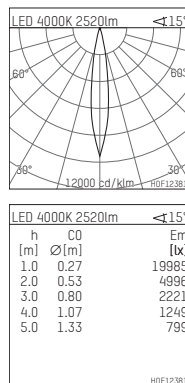

108 321 04 910 RD | white

complx.200 | rim
directional spotlight
LED | 37 W 4000 K

- directional spotlight complx.200 rim
- with a rim projecting over the ceiling
- for installation into suspended ceilings
- with LED 3400 lm
- colour temperature: 4000 K
- colour rendering index: CRI >80
- L90 / B10 (50.000h)
- SDCM < 3
- net luminous flux: 2520 lm
- total load: 37 W
- luminous efficacy: 68,1 lm/W
- rotationsymmetrical light distribution, spot
- aluminium darklight reflector, mirror finish anodized
- safety-rope for reflector modules
- beam angle: 15 °
- with external LED power unit, electronic (DALI), 220-240 V, 0/50/60 Hz
- temperature-controlled LED circuit board (NTC)
- dimmable
- dimming range: 100-1 %
- power supply: supply cord with plug connection 2x5x2,5 mm², length: 360 mm
- housing of die cast aluminium
- safety glass, clear
- recessing ring of die cast aluminium
- height: 175 mm
- diameter: 230 mm, recessing diameter: 220 mm
- recessing depth: 190 mm, ceiling thickness: 1-35 mm
- rotatable 360°, fixable setting, 0°-30° tilttable, fixable setting
- weight: 2,36 kg
- protection rating: IP20
- protection class I
- 5 years Hoffmeister warranty
- Made in Germany
- certificates: manufactured according to DIN VDE 0711 / EN 60598, CE
- colour: white (RAL9016)
- 108 321 04 910 RD
