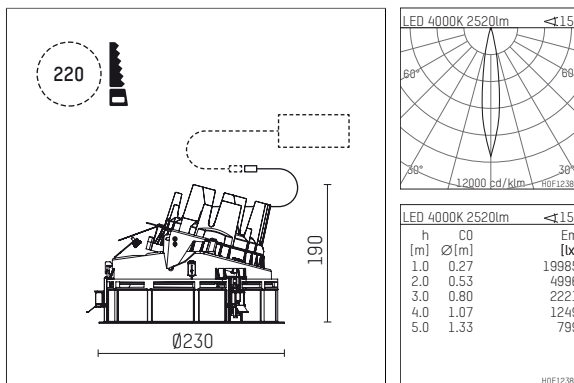

108 321 04 910 R | white

complx.200 | rim
directional spotlight
LED | 37 W 4000 K

- directional spotlight complx.200 rim
- with a rim projecting over the ceiling
- for installation into suspended ceilings
- with LED 3400 lm
- colour temperature: 4000 K
- colour rendering index: CRI >80
- L90 / B10 (50.000h)
- SDCM < 3
- net luminous flux: 2520 lm
- total load: 37 W
- luminous efficacy: 68,1 lm/W
- rotationsymmetrical light distribution, spot
- aluminium darklight reflector, mirror finish anodized
- safety-rope for reflector modules
- beam angle: 15 °
- with external LED power unit, electronic, 220-240 V, 0/50/60 Hz
- temperature-controlled LED circuit board (NTC)
- power supply: supply cord with plug connection 2x5x2,5 mm², length: 360 mm
- suitable for through wiring
- housing of die cast aluminium
- safety glass, clear
- recessing ring of die cast aluminium
- height: 175 mm
- diameter: 230 mm, recessing diameter: 220 mm
- recessing depth: 190 mm, ceiling thickness: 1-35 mm
- rotatable 360°, fixable setting, 0°-30° tiltable, fixable setting
- weight: 2,36 kg
- protection rating: IP20
- protection class I
- 5 years Hoffmeister warranty
- Made in Germany
- certificates: manufactured according to DIN VDE 0711 / EN 60598, CE
- colour: white (RAL9016)
- 108 321 04 910 R