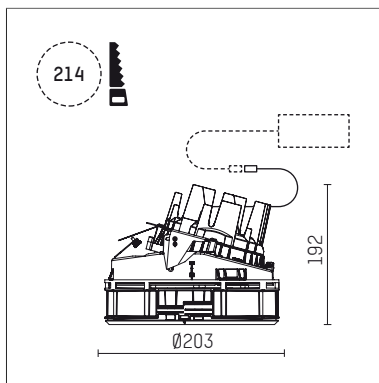

108 321 04 910 SD | white

complx.200 | insider
directional spotlight
LED | 37 W 4000 K

- directional spotlight complx.200 insider
- with ceiling-flush recessing ring
- for plastering into plasterboard ceilings
- with LED 3400 lm
- colour temperature: 4000 K
- colour rendering index: CRI >80
- L90 / B10 (50.000h)
- SDCM < 3
- net luminous flux: 2520 lm
- total load: 37 W
- luminous efficacy: 68,1 lm/W
- rotationsymmetrical light distribution, spot
- aluminium darklight reflector, mirror finish anodized
- safety-rope for reflector modules
- beam angle: 15 °
- with external LED power unit, electronic (DALI), 220-240 V, 0/50/60 Hz
- temperature-controlled LED circuit board (NTC)
- dimmable
- dimming range: 100-1 %
- power supply: supply cord with plug connection 2x5x2,5 mm², length: 360 mm
- housing of die cast aluminium
- safety glass, clear
- recessing ring of die cast aluminium
- height: 177 mm
- diameter: 203 mm
- recessing depth: 192 mm, ceiling thickness: for 12.5/15/18/20/25 mm
- rotatable 360°, fixable setting, 0°-30° tiltable, fixable setting
- weight: 2,3 kg
- protection rating: IP20
- protection class I
- 5 years Hoffmeister warranty
- Made in Germany
- certificates: manufactured according to DIN VDE 0711 / EN 60598, CE
- colour: white (RAL9016)
- 108 321 04 910 SD