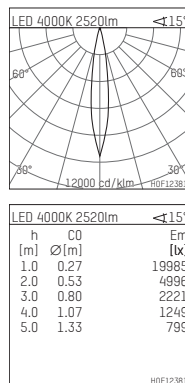

108 321 04 910 SD | white

complx.200 | insider
directional spotlight
LED | 37 W 4000 K

- directional spotlight complx.200 insider
- with ceiling-flush recessing ring
- for plastering into plasterboard ceilings
- with LED 3400 lm
- colour temperature: 4000 K
- colour rendering index: CRI >80
- L90 / B10 (50.000h)
- SDCM < 3
- net luminous flux: 2520 lm
- total load: 37 W
- luminous efficacy: 68,1 lm/W
- rotationsymmetrical light distribution, spot
- aluminium darklight reflector, mirror finish anodized
- safety-rope for reflector modules
- beam angle: 15 °
- with external LED power unit, electronic (DALI), 220-240 V, 0/50/60 Hz
- temperature-controlled LED circuit board (NTC)
- dimmable
- dimming range: 100-1 %
- power supply: supply cord with plug connection 2x5x2,5 mm², length: 360 mm
- housing of die cast aluminium
- safety glass, clear
- recessing ring of die cast aluminium
- height: 177 mm
- diameter: 203 mm
- recessing depth: 192 mm, ceiling thickness: for 12.5/15/18/20/25 mm
- rotatable 360°, fixable setting, 0°-30° tiltable, fixable setting
- weight: 2,3 kg
- protection rating: IP20
- protection class I
- 5 years Hoffmeister warranty
- Made in Germany
- certificates: manufactured according to DIN VDE 0711 / EN 60598, CE
- colour: white (RAL9016)
- 108 321 04 910 SD