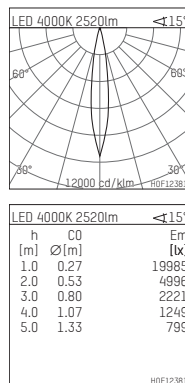

108 321 04 910 S | white

complx.200 | insider
directional spotlight
LED | 37 W 4000 K

- directional spotlight complx.200 insider
- with ceiling-flush recessing ring
- for plastering into plasterboard ceilings
- with LED 3400 lm
- colour temperature: 4000 K
- colour rendering index: CRI >80
- L90 / B10 (50.000h)
- SDCM < 3
- net luminous flux: 2520 lm
- total load: 37 W
- luminous efficacy: 68,1 lm/W
- rotationsymmetrical light distribution, spot
- aluminium darklight reflector, mirror finish anodized
- safety-rope for reflector modules
- beam angle: 15 °
- with external LED power unit, electronic, 220-240 V, 0/50/60 Hz
- temperature-controlled LED circuit board (NTC)
- power supply: supply cord with plug connection 2x5x2,5 mm², length: 360 mm
- suitable for through wiring
- housing of die cast aluminium
- safety glass, clear
- recessing ring of die cast aluminium
- height: 177 mm
- diameter: 203 mm
- recessing depth: 192 mm, ceiling thickness: for 12.5/15/18/20/25 mm
- rotatable 360°, fixable setting, 0°-30° tiltable, fixable setting
- weight: 2,3 kg
- protection rating: IP20
- protection class I
- 5 years Hoffmeister warranty
- Made in Germany
- certificates: manufactured according to DIN VDE 0711 / EN 60598, CE
- colour: white (RAL9016)
- 108 321 04 910 S
