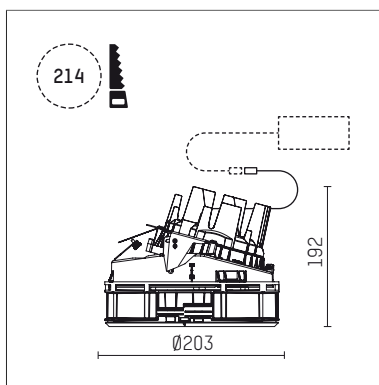

108 321 04 910 S | white

complx.200 | insider
directional spotlight
LED | 37 W 4000 K

- directional spotlight complx.200 insider
- with ceiling-flush recessing ring
- for plastering into plasterboard ceilings
- with LED 3400 lm
- colour temperature: 4000 K
- colour rendering index: CRI >80
- L90 / B10 (50.000h)
- SDCM < 3
- net luminous flux: 2520 lm
- total load: 37 W
- luminous efficacy: 68,1 lm/W
- rotationsymmetrical light distribution, spot
- aluminium darklight reflector, mirror finish anodized
- safety-rope for reflector modules
- beam angle: 15 °
- with external LED power unit, electronic, 220-240 V, 0/50/60 Hz
- temperature-controlled LED circuit board (NTC)
- power supply: supply cord with plug connection 2x5x2,5 mm², length: 360 mm
- suitable for through wiring
- housing of die cast aluminium
- safety glass, clear
- recessing ring of die cast aluminium
- height: 177 mm
- diameter: 203 mm
- recessing depth: 192 mm, ceiling thickness: for 12.5/15/18/20/25 mm
- rotatable 360°, fixable setting, 0°-30° tiltable, fixable setting
- weight: 2,3 kg
- protection rating: IP20
- protection class I
- 5 years Hoffmeister warranty
- Made in Germany
- certificates: manufactured according to DIN VDE 0711 / EN 60598, CE
- colour: white (RAL9016)
- 108 321 04 910 S
