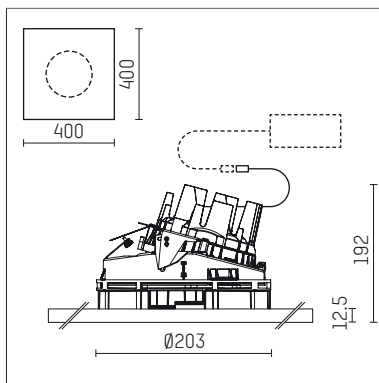

## 108 322 03 910 PD | white

complx.200 | insider  
directional spotlight  
LED | 37 W 3000 K

- directional spotlight complx.200 insider
- with plasterboard panel and integrated installation frame
- with LED 3400 lm
- colour temperature: 3000 K
- colour rendering index: CRI >90
- L90 / B10 (50.000h)
- SDCM < 2
- net luminous flux: 2500 lm
- total load: 37 W
- luminous efficacy: 67,6 lm/W
- rotationsymmetrical light distribution, medium
- aluminium darklight reflector, mirror finish anodized
- safety-rope for reflector modules
- beam angle: 25 °
- with external LED power unit, electronic (DALI), 220-240 V, 0/50/60 Hz
- temperature-controlled LED circuit board (NTC)
- dimmable
- dimming range: 100-1 %
- power supply: supply cord with plug connection 2x5x2,5 mm², length: 360 mm
- housing of die cast aluminium
- safety glass, clear
- recessing ring of die cast aluminium
- length: 400 mm, width: 400 mm, height: 177 mm
- diameter: 203 mm
- recessing depth: 192 mm, ceiling thickness: 12.5 mm
- rotatable 360°, fixable setting, 0°-30° tilttable, fixable setting
- weight: 0 kg
- protection rating: IP20
- protection class I
- 5 years Hoffmeister warranty
- Made in Germany
- certificates: manufactured according to DIN VDE 0711 / EN 60598, CE
- colour: white (RAL9016)
- 108 322 03 910 PD