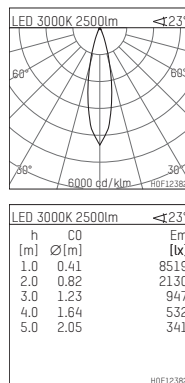

## 108 322 03 910 PD | white

complx.200 | insider  
directional spotlight  
LED | 37 W 3000 K

- directional spotlight complx.200 insider
- with plasterboard panel and integrated installation frame
- with LED 3400 lm
- colour temperature: 3000 K
- colour rendering index: CRI >90
- L90 / B10 (50.000h)
- SDCM < 2
- net luminous flux: 2500 lm
- total load: 37 W
- luminous efficacy: 67,6 lm/W
- rotationsymmetrical light distribution, medium
- aluminium darklight reflector, mirror finish anodized
- safety-rope for reflector modules
- beam angle: 25 °
- with external LED power unit, electronic (DALI), 220-240 V, 0/50/60 Hz
- temperature-controlled LED circuit board (NTC)
- dimmable
- dimming range: 100-1 %
- power supply: supply cord with plug connection 2x5x2,5 mm², length: 360 mm
- housing of die cast aluminium
- safety glass, clear
- recessing ring of die cast aluminium
- length: 400 mm, width: 400 mm, height: 177 mm
- diameter: 203 mm
- recessing depth: 192 mm, ceiling thickness: 12.5 mm
- rotatable 360°, fixable setting, 0°-30° tilttable, fixable setting
- weight: 0 kg
- protection rating: IP20
- protection class I
- 5 years Hoffmeister warranty
- Made in Germany
- certificates: manufactured according to DIN VDE 0711 / EN 60598, CE
- colour: white (RAL9016)
- 108 322 03 910 PD